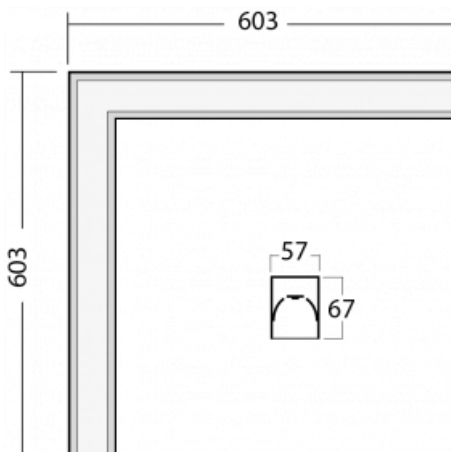

Luminaire

Lina60-S

04S-220I-20GEE/840, S

EPD®

You will appreciate the L-Click system on the Lina60-S luminaire with a direct light distribution, which effectively saves you both time and money. How? The module simply clicks into the profile, so a lot of work is saved during assembly. This solution also prevents the direct touch of the LED technology and lengthens its operating life. The Lina60-S lighting system can be assembled creating endless lines and a big variety of shapes. In addition to great power output, the luminaire also has a great price. It will find its use in commercial, social and public spaces.

Technical drawing

Type of installation	Recessed, Surface, Wall mounted, Suspended, 3 circuit track
Light distribution	Direct
Luminaire shape	Corner
Colour of the luminaires	Silver
Material	Aluminium
Lifetime	L90/B50 50 000 hours
Warranty	5 years
Description of luminaires	Luminaire recessed/surface/wall mounted/suspended/3 circuit track
Dimensions	603 mm × 603 mm × 67 mm
Weight	3.3 kg
Light source	LED MODUL
Type of optical system	Microprisma
Luminous flux	940 lm ± 10 %
Colour Temperature	4000 K cool white
Luminous efficacy	121 lm/W
MacAdam Light source	2
Colour rendering index	80
UGR max. X=4H Y=8H, ρ=70,50,20	18,4

00-00360, K
cable 3x0,75 6000mm

00-00363, K
cable 5x1,5 2000mm

00-00364, K
cable 5x1,5 4000mm

00-00365, K
cable 5x1,5 6000mm

00-00370, S
ceiling cup 80x80x32mm

00-00500
wire for emergency
lighting XX-XXXX-20

04-21303, S
pendant profile for track
luminaires; l = 1122mm

04-21307, S
pendant profile for track
luminaires; l = 2242mm