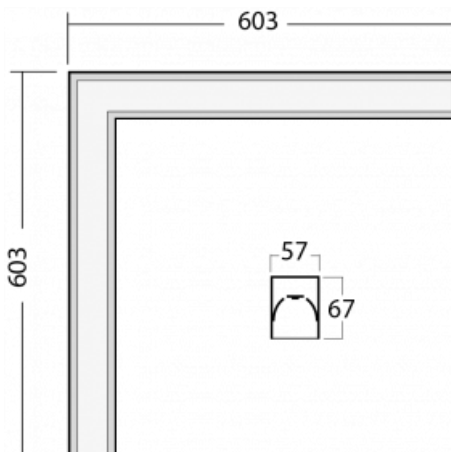

Luminaire

Lina60-S

04S-220I-20GEE/830, W

EPD®

You will appreciate the L-Click system on the Lina60-S luminaire with a direct light distribution, which effectively saves you both time and money. How? The module simply clicks into the profile, so a lot of work is saved during assembly. This solution also prevents the direct touch of the LED technology and lengthens its operating life. The Lina60-S lighting system can be assembled creating endless lines and a big variety of shapes. In addition to great power output, the luminaire also has a great price. It will find its use in commercial, social and public spaces.

Technical drawing

Type of installation	Recessed, Surface, Wall mounted, Suspended, 3 circuit track
Light distribution	Direct
Luminaire shape	Corner
Colour of the luminaires	White
Material	Aluminium
Lifetime	L90/B50 50 000 hours
Warranty	60 months
Description of luminaires	Luminaire recessed/surface/wall mounted/suspended/3 circuit track
Dimensions	603 mm × 603 mm × 67 mm
Weight	3.3 kg
Light source	LED MODUL
Type of optical system	Microprisma
Luminous flux	900 lm ± 10 %
Colour Temperature	3000 K warm white
Luminous efficacy	115 lm/W
MacAdam Light source	2
Colour rendering index	80
UGR max. X=4H Y=8H, ρ=70,50,20	18.2

00-00360, K
cable 3x0,75 6000mm

00-00363, K
cable 5x1,5 2000mm

00-00364, K
cable 5x1,5 4000mm

00-00365, K
cable 5x1,5 6000mm

00-00370, W
ceiling cup 80x80x32mm

00-00500
wire for emergency
lighting XX-XXXX-20

04-21303, W
pendant profile for track
luminaires; l = 1122mm

04-21307, W
pendant profile for track
luminaires; l = 2242mm