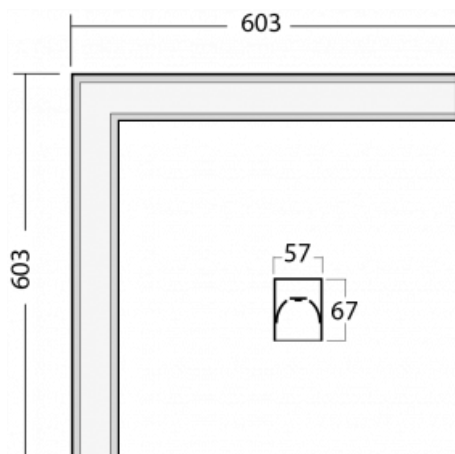

Luminaire

Lina60-S

04S-220I-20GEE/830, B

EPD[®]

You will appreciate the L-Click system on the Lina60-S luminaire with a direct light distribution, which effectively saves you both time and money. How? The module simply clicks into the profile, so a lot of work is saved during assembly. This solution also prevents the direct touch of the LED technology and lengthens its operating life. The Lina60-S lighting system can be assembled creating endless lines and a big variety of shapes. In addition to great power output, the luminaire also has a great price. It will find its use in commercial, social and public spaces.

Technical drawing

Type of installation	Recessed, Surface, Wall mounted, Suspended, 3 circuit track
Light distribution	Direct
Luminaire shape	Corner
Colour of the luminaires	Black
Material	Aluminium
Lifetime	L90/B50 50 000 hours
Warranty	5 years
Description of luminaires	Luminaire recessed/surface/wall mounted/suspended/3 circuit track
Dimensions	603 mm × 603 mm × 67 mm
Weight	3.3 kg
Light source	LED MODUL
Type of optical system	Microprisma
Luminous flux*	900 lm
Colour Temperature	3000 K warm white
Luminous efficacy	115 lm/W
MacAdam Light source	2
Colour rendering index	80
UGR max. X=4H Y=8H, ρ=70,50,20	18.2

Installation instructions

Photos

Accessories

00-00300, N
wire suspension
2000mm

00-00301, N
wire suspension
4000mm

00-00302, N
wire suspension
6000mm

00-00350, K
cable 3x0,75 1000mm

00-00352, K
cable 3x0,75 2000mm

04-21303, B
pendant profile for track
luminaires; l = 1122mm

04-21307, B
pendant profile for track
luminaires; l = 2242mm