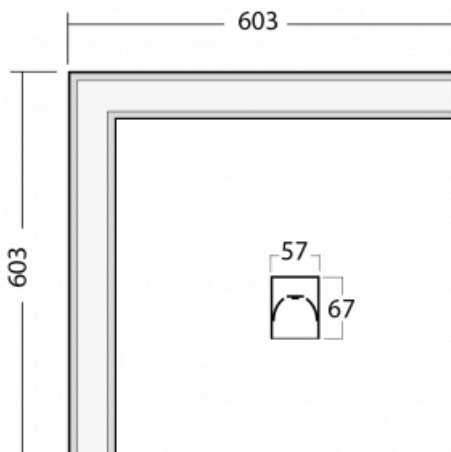

Luminaire

Lina60-S

04S-220I-20GEE/830, B

EPD®

You will appreciate the L-Click system on the Lina60-S luminaire with a direct light distribution, which effectively saves you both time and money. How? The module simply clicks into the profile, so a lot of work is saved during assembly. This solution also prevents the direct touch of the LED technology and lengthens its operating life. The Lina60-S lighting system can be assembled creating endless lines and a big variety of shapes. In addition to great power output, the luminaire also has a great price. It will find its use in commercial, social and public spaces.

Technical drawing

Type of installation	Recessed, Surface, Wall mounted, Suspended, 3 circuit track
Light distribution	Direct
Luminaire shape	Corner
Colour of the luminaires	Black
Material	Aluminium
Lifetime	L90/B50 50 000 hours
Warranty	60 months
Description of luminaires	Luminaire recessed/surface/wall mounted/suspended/3 circuit track
Dimensions	603 mm × 603 mm × 67 mm
Weight	3.3 kg
Light source	LED MODUL
Type of optical system	Microprisma
Luminous flux	900 lm ± 10 %
Colour Temperature	3000 K warm white
Luminous efficacy	115 lm/W
MacAdam Light source	2
Colour rendering index	80
UGR max. X=4H Y=8H, ρ=70,50,20	18.2

04-21303, B
pendant profile for track
luminaires; l = 1122mm

04-21307, B
pendant profile for track
luminaires; l = 2242mm