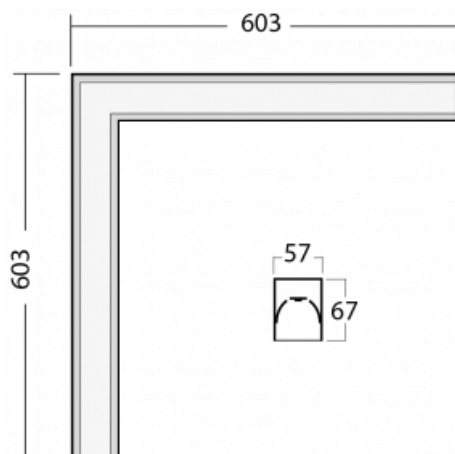

Luminaire

Lina60-S

04S-220I-20GED/840, W

EPD®

You will appreciate the L-Click system on the Lina60-S luminaire with a direct light distribution, which effectively saves you both time and money. How? The module simply clicks into the profile, so a lot of work is saved during assembly. This solution also prevents the direct touch of the LED technology and lengthens its operating life. The Lina60-S lighting system can be assembled creating endless lines and a big variety of shapes. In addition to great power output, the luminaire also has a great price. It will find its use in commercial, social and public spaces.

Technical drawing

Type of installation	Recessed, Surface, Wall mounted, Suspended, 3 circuit track
Light distribution	Direct
Luminaire shape	Corner
Colour of the luminaires	White
Material	Aluminium
Lifetime	L90/B50 50 000 hours
Warranty	5 years
Description of luminaires	Luminaire recessed/surface/wall mounted/suspended/3 circuit track
Dimensions	603 mm × 603 mm × 67 mm
Weight	3.4 kg
Light source	LED MODUL
Type of optical system	Microprisma
Luminous flux*	940 lm
Colour Temperature	4000 K cool white
Luminous efficacy	121 lm/W
MacAdam Light source	2
Colour rendering index	80
UGR max. X=4H Y=8H, ρ=70,50,20	18,4

Installation instructions

Photos

Accessories

00-00300, N
wire suspension
2000mm

00-00301, N
wire suspension
4000mm

00-00302, N
wire suspension
6000mm

00-00354, K
cable 5x0,75 1000mm

00-00355, K
cable 5x0,75 2000mm

00-00356, K
cable 5x0,75 4000mm

00-00357, K
cable 5x0,75 6000mm

00-00363, K
cable 5x1,5 2000mm

00-00364, K
cable 5x1,5 4000mm

00-00365, K
cable 5x1,5 6000mm

00-00366, K
cable 7x0,75 2000mm

00-00367, K
cable 7x0,75 4000mm