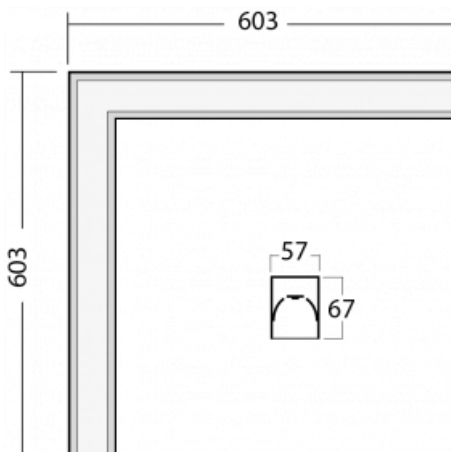

Luminaire

Lina60-S

04S-220I-20GED/840, S

EPD[®]

You will appreciate the L-Click system on the Lina60-S luminaire with a direct light distribution, which effectively saves you both time and money. How? The module simply clicks into the profile, so a lot of work is saved during assembly. This solution also prevents the direct touch of the LED technology and lengthens its operating life. The Lina60-S lighting system can be assembled creating endless lines and a big variety of shapes. In addition to great power output, the luminaire also has a great price. It will find its use in commercial, social and public spaces.

Technical drawing

Type of installation	Recessed, Surface, Wall mounted, Suspended, 3 circuit track
----------------------	---

Light distribution	Direct
--------------------	--------

Luminaire shape	Corner
-----------------	--------

Description of luminaires	Luminaire recessed/surface/wall mounted/suspended/3 circuit track
---------------------------	---

Dimensions	603 mm × 603 mm × 67 mm
------------	-------------------------

Weight	3.4 kg
--------	--------