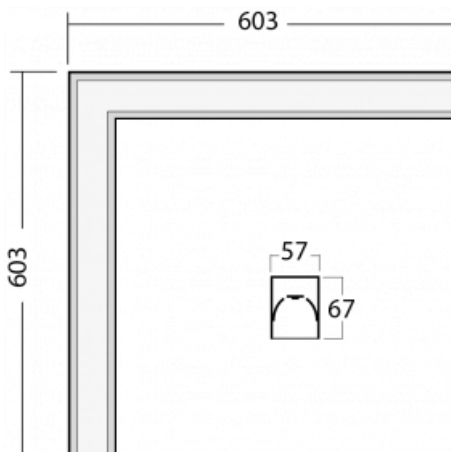

Luminaire

Lina60-S

04S-220I-20GED/840, B

EPD®

You will appreciate the L-Click system on the Lina60-S luminaire with a direct light distribution, which effectively saves you both time and money. How? The module simply clicks into the profile, so a lot of work is saved during assembly. This solution also prevents the direct touch of the LED technology and lengthens its operating life. The Lina60-S lighting system can be assembled creating endless lines and a big variety of shapes. In addition to great power output, the luminaire also has a great price. It will find its use in commercial, social and public spaces.

Technical drawing

Type of installation	Recessed, Surface, Wall mounted, Suspended, 3 circuit track
Light distribution	Direct
Luminaire shape	Corner
Colour of the luminaires	Black
Material	Aluminium
Lifetime	L90/B50 50 000 hours
Warranty	60 months
Description of luminaires	Luminaire recessed/surface/wall mounted/suspended/3 circuit track
Dimensions	603 mm × 603 mm × 67 mm
Weight	3.4 kg
Light source	LED MODUL
Type of optical system	Microprisma
Luminous flux	940 lm ± 10 %
Colour Temperature	4000 K cool white
Luminous efficacy	121 lm/W
MacAdam Light source	2
Colour rendering index	80
UGR max. X=4H Y=8H, ρ=70,50,20	18,4

Photos

Accessories

00-00300, N
wire suspension
2000mm

00-00301, N
wire suspension
4000mm

00-00302, N
wire suspension
6000mm

00-00354, K
cable 5x0,75 1000mm

00-00355, K
cable 5x0,75 2000mm

00-00356, K
cable 5x0,75 4000mm

00-00357, K
cable 5x0,75 6000mm

00-00363, K
cable 5x1,5 2000mm

00-00364, K
cable 5x1,5 4000mm

00-00365, K
cable 5x1,5 6000mm

00-00366, K
cable 7x0,75 2000mm

00-00367, K
cable 7x0,75 4000mm

00-00368, K
cable 7x0,75 6000mm