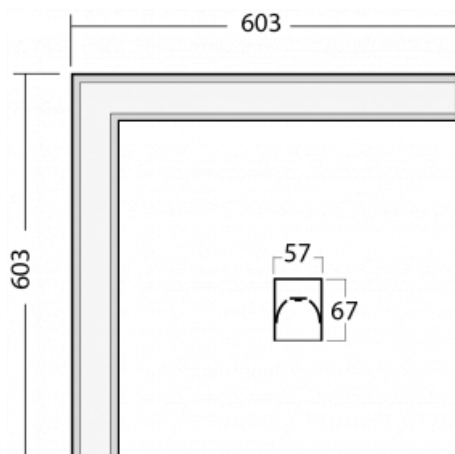

# Lina60-S

04S-220I-20GED/840, B

EPD®

You will appreciate the L-Click system on the Lina60-S luminaire with a direct light distribution, which effectively saves you both time and money. How? The module simply clicks into the profile, so a lot of work is saved during assembly. This solution also prevents the direct touch of the LED technology and lengthens its operating life. The Lina60-S lighting system can be assembled creating endless lines and a big variety of shapes. In addition to great power output, the luminaire also has a great price. It will find its use in commercial, social and public spaces.

## Technical drawing

Type of installation	Recessed, Surface, Wall mounted, Suspended, 3 circuit track
Light distribution	Direct
Luminaire shape	Corner
Colour of the luminaires	Black
Material	Aluminium
Lifetime	L90/B50 50 000 hours
Warranty	5 years
Description of luminaires	Luminaire recessed/surface/wall mounted/suspended/3 circuit track
Dimensions	603 mm × 603 mm × 67 mm
Weight	3.4 kg
Light source	LED MODUL
Type of optical system	Microprisma
Luminous flux*	940 lm
Colour Temperature	4000 K cool white
Luminous efficacy	121 lm/W
MacAdam Light source	2
Colour rendering index	80
UGR max. X=4H Y=8H, ρ=70,50,20	18,4