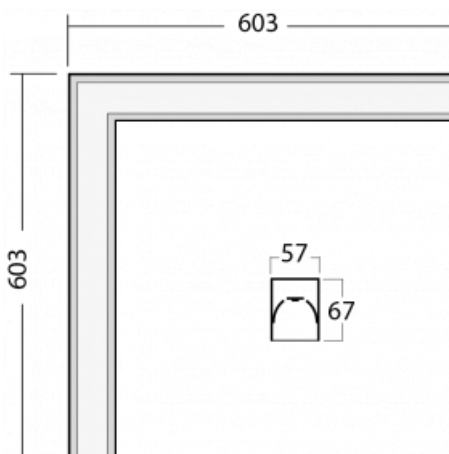

Luminaire

Lina60-S

04S-220I-20GED/830, S

EPD

You will appreciate the L-Click system on the Lina60-S luminaire with a direct light distribution, which effectively saves you both time and money. How? The module simply clicks into the profile, so a lot of work is saved during assembly. This solution also prevents the direct touch of the LED technology and lengthens its operating life. The Lina60-S lighting system can be assembled creating endless lines and a big variety of shapes. In addition to great power output, the luminaire also has a great price. It will find its use in commercial, social and public spaces.

Technical drawing

Type of installation	Recessed, Surface, Wall mounted, Suspended, 3 circuit track
Light distribution	Direct
Luminaire shape	Corner
Colour of the luminaires	Silver
Material	Aluminium
Lifetime	L90/B50 50 000 hours
Warranty	60 months
Description of luminaires	Luminaire recessed/surface/wall mounted/suspended/3 circuit track
Dimensions	603 mm × 603 mm × 67 mm
Light source	LED MODUL
Type of optical system	Microprisma
Luminous flux	900 lm ± 10 %
Colour Temperature	3000 K warm white
Luminous efficacy	115 lm/W
MacAdam Light source	2
Colour rendering index	80
UGR max. X=4H Y=8H, ρ=70,50,20	18.2

Photos

Accessories

00-00300, N
wire suspension
2000mm

00-00301, N
wire suspension
4000mm

00-00302, N
wire suspension
6000mm

00-00354, K
cable 5x0,75 1000mm

00-00355, K
cable 5x0,75 2000mm

00-00356, K
cable 5x0,75 4000mm

00-00357, K
cable 5x0,75 6000mm

00-00363, K
cable 5x1,5 2000mm

00-00364, K
cable 5x1,5 4000mm

00-00365, K
cable 5x1,5 6000mm

00-00366, K
cable 7x0,75 2000mm

00-00367, K
cable 7x0,75 4000mm

00-00368, K
cable 7x0,75 6000mm