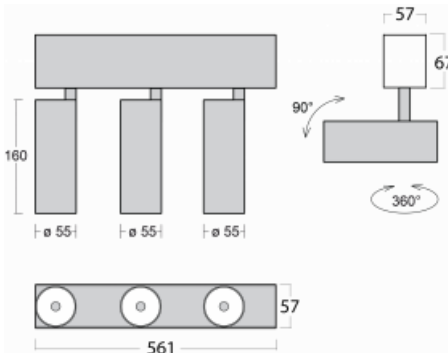

Luminaire

Lina60-S

04S-200W-30GGE/940, W

EPD[®]

You will appreciate the L-Click system on the Lina60-S luminaire with a direct light distribution, which effectively saves you both time and money. How? The module simply clicks into the profile, so a lot of work is saved during assembly. This solution also prevents the direct touch of the LED technology and lengthens its operating life. The Lina60-S lighting system can be assembled creating endless lines and a big variety of shapes. In addition to great power output, the luminaire also has a great price. It will find its use in commercial, social and public spaces.

Technical drawing

Type of installation	Recessed, Surface, Wall mounted, Suspended
Light distribution	Direct
Luminaire shape	Linear
Colour of the luminaires	White
Material	Aluminium
Lifetime	L80/B20 50 000 hours
Warranty	5 years
Description of luminaires	Luminaire recessed/surface/wall mounted/suspended
Dimensions	561 mm × 57 mm × 67 mm
Light source	LED MODUL