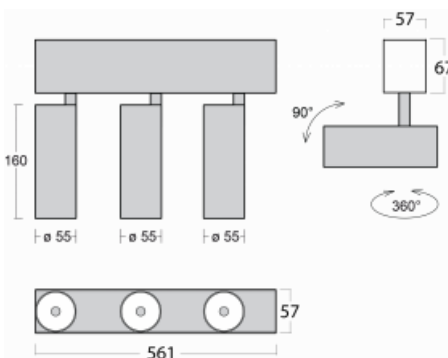

Luminaire

Lina60-S

04S-200W-30GGD/940, W

EPD[®]

You will appreciate the L-Click system on the Lina60-S luminaire with a direct light distribution, which effectively saves you both time and money. How? The module simply clicks into the profile, so a lot of work is saved during assembly. This solution also prevents the direct touch of the LED technology and lengthens its operating life. The Lina60-S lighting system can be assembled creating endless lines and a big variety of shapes. In addition to great power output, the luminaire also has a great price. It will find its use in commercial, social and public spaces.

Technical drawing

Type of installation	Recessed, Surface, Wall mounted, Suspended
Light distribution	Direct
Luminaire shape	Linear
Colour of the luminaires	White
Material	Aluminium
Lifetime	L80/B20 50 000 hours
Warranty	60 months
Description of luminaires	Luminaire recessed/surface/wall mounted/suspended
Dimensions	561 mm × 57 mm × 67 mm
Light source	LED MODUL
Type of optical system	Reflector
Luminous flux	1750 lm ± 10 %
Colour Temperature	4000 K cool white
Luminous efficacy	88 lm/W
MacAdam Light source	3
Colour rendering index	90
Beam angle	68°
UGR max. X=4H Y=8H, $\rho=70,50,20$	24.5