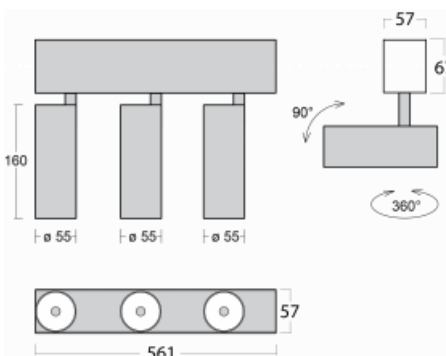

Luminaire

Lina60-S

04S-200W-30GGD/930, S

EPD®

You will appreciate the L-Click system on the Lina60-S luminaire with a direct light distribution, which effectively saves you both time and money. How? The module simply clicks into the profile, so a lot of work is saved during assembly. This solution also prevents the direct touch of the LED technology and lengthens its operating life. The Lina60-S lighting system can be assembled creating endless lines and a big variety of shapes. In addition to great power output, the luminaire also has a great price. It will find its use in commercial, social and public spaces.

Technical drawing

Type of installation	Recessed, Surface, Wall mounted, Suspended
Light distribution	Direct
Luminaire shape	Linear
Colour of the luminaires	Silver
Material	Aluminium
Lifetime	L80/B20 50 000 hours
Warranty	60 months
Description of luminaires	Luminaire recessed/surface/wall mounted/suspended
Dimensions	561 mm × 57 mm × 67 mm
Light source	LED MODUL