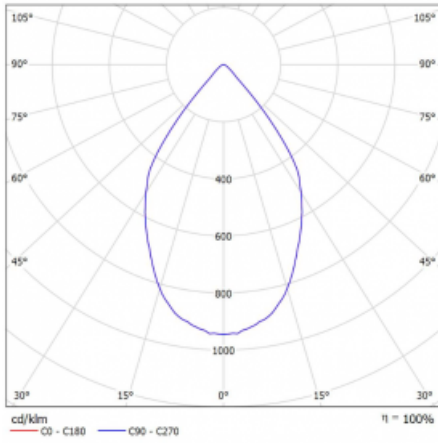

Curve

Luminaire power input 60 W $\pm$ 10 %

Connection of the luminaires DALI dimmable

Electrical voltage 220-240V

Frequency 50/60Hz

⊕ CE IP 20