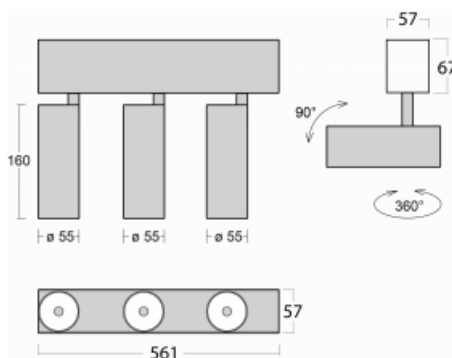

Luminaire

Lina60-S

04S-200W-30GGD/930, B

EPD®

You will appreciate the L-Click system on the Lina60-S luminaire with a direct light distribution, which effectively saves you both time and money. How? The module simply clicks into the profile, so a lot of work is saved during assembly. This solution also prevents the direct touch of the LED technology and lengthens its operating life. The Lina60-S lighting system can be assembled creating endless lines and a big variety of shapes. In addition to great power output, the luminaire also has a great price. It will find its use in commercial, social and public spaces.

Technical drawing

| | |
|--|---|
| Type of installation | Recessed, Surface, Wall mounted, Suspended |
| Light distribution | Direct |
| Luminaire shape | Linear |
| Colour of the luminaires | Black |
| Material | Aluminium |
| Lifetime | L80/B20 50 000 hours |
| Warranty | 60 months |
| Description of luminaires | Luminaire recessed/surface/wall mounted/suspended |
| Dimensions | 561 mm × 57 mm × 67 mm |
| Light source | LED MODUL |
| Type of optical system | Reflector |
| Luminous flux | 1650 lm ± 10 % |
| Colour Temperature | 3000 K warm white |
| Luminous efficacy | 83 lm/W |
| MacAdam Light source | 3 |
| Colour rendering index | 90 |
| Beam angle | 68° |
| UGR max. X=4H Y=8H, $\rho=70,50,20$ | 24.3 |