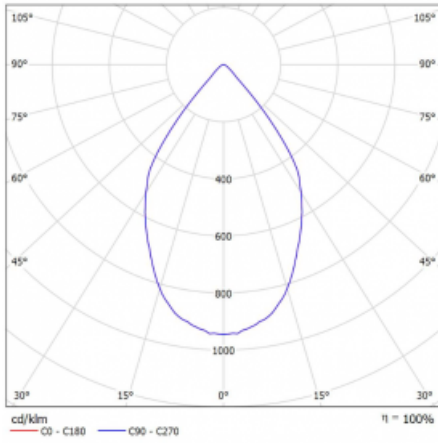

Curve

Luminaire power input 40.8 W ± 10 %

Connection of the luminaire Electronic ballast non-dimmable

Electrical voltage 220-240V

Frequency 50/60Hz

⊕ CE IP 20