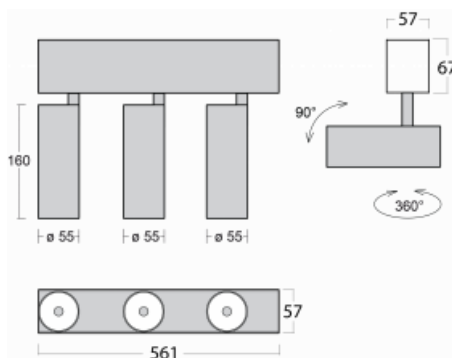

Luminaire

Lina60-S

04S-200W-30GDE/930, W

EPD®

You will appreciate the L-Click system on the Lina60-S luminaire with a direct light distribution, which effectively saves you both time and money. How? The module simply clicks into the profile, so a lot of work is saved during assembly. This solution also prevents the direct touch of the LED technology and lengthens its operating life. The Lina60-S lighting system can be assembled creating endless lines and a big variety of shapes. In addition to great power output, the luminaire also has a great price. It will find its use in commercial, social and public spaces.

Technical drawing

Type of installation Recessed, Surface, Wall mounted, Suspended

Light distribution Direct

Luminaire shape Linear

Colour of the luminaires White

Material Aluminium

Lifetime L80/B20 50 000 hours

Warranty 60 months

Description of luminaires Luminaire recessed/surface/wall mounted/suspended

Dimensions 561 mm × 57 mm × 67 mm

Light source LED MODUL

Type of optical system Reflector

Luminous flux 1200 lm ± 10 %