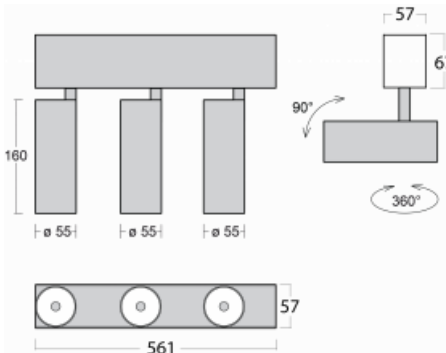

Luminaire

Lina60-S

04S-200W-30GDE/930, B

EPD®

You will appreciate the L-Click system on the Lina60-S luminaire with a direct light distribution, which effectively saves you both time and money. How? The module simply clicks into the profile, so a lot of work is saved during assembly. This solution also prevents the direct touch of the LED technology and lengthens its operating life. The Lina60-S lighting system can be assembled creating endless lines and a big variety of shapes. In addition to great power output, the luminaire also has a great price. It will find its use in commercial, social and public spaces.

Technical drawing

Type of installation	Recessed, Surface, Wall mounted, Suspended
Light distribution	Direct
Luminaire shape	Linear
Colour of the luminaires	Black
Material	Aluminium
Lifetime	L80/B20 50 000 hours
Warranty	5 years
Description of luminaires	Luminaire recessed/surface/wall mounted/suspended
Dimensions	561 mm × 57 mm × 67 mm
Light source	LED MODUL