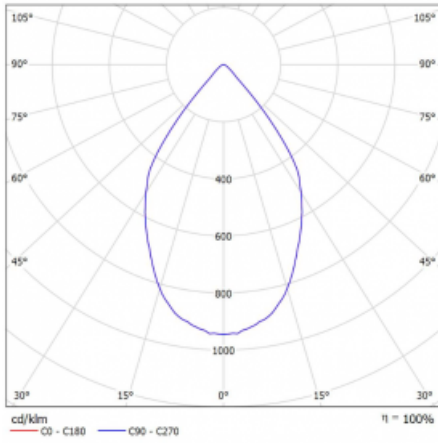

Luminaire

Lina60-S

04S-200W-30GDE/930, B

EPD®

You will appreciate the L-Click system on the Lina60-S luminaire with a direct light distribution, which effectively saves you both time and money. How? The module simply clicks into the profile, so a lot of work is saved during assembly. This solution also prevents the direct touch of the LED technology and lengthens its operating life. The Lina60-S lighting system can be assembled creating endless lines and a big variety of shapes. In addition to great power output, the luminaire also has a great price. It will find its use in commercial, social and public spaces.

Technical drawing

Type of installation	Recessed, Surface, Wall mounted, Suspended
Light distribution	Direct
Luminaire shape	Linear
Colour of the luminaires	Black
Material	Aluminium
Lifetime	L80/B20 50 000 hours
Warranty	5 years
Description of luminaires	Luminaire recessed/surface/wall mounted/suspended
Dimensions	561 mm × 57 mm × 67 mm
Light source	LED MODUL

Type of optical system	Reflector
Luminous flux*	1200 lm
Colour Temperature	3000 K warm white
Luminous efficacy	88 lm/W
MacAdam Light source	3
Colour rendering index	90
Beam angle	68°
UGR max. X=4H Y=8H, $\rho=70,50,20$	23.2

Curve

Luminaire power input* 40.8 W

Connection of the luminaires ON/OFF

Electrical voltage 220-240V

Frequency 50/60Hz

⊕ CE IP 20

*±10 %

Downloads