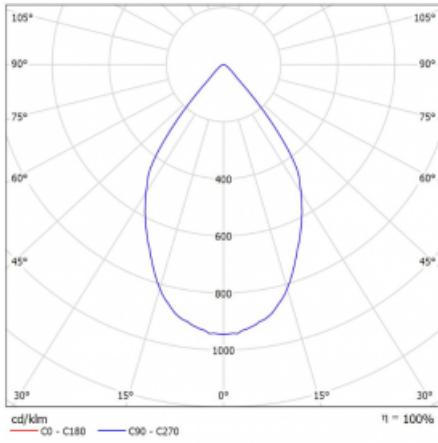

Luminaire

Lina60-S

04S-200W-30GDD/940, S

EPD®

You will appreciate the L-Click system on the Lina60-S luminaire with a direct light distribution, which effectively saves you both time and money. How? The module simply clicks into the profile, so a lot of work is saved during assembly. This solution also prevents the direct touch of the LED technology and lengthens its operating life. The Lina60-S lighting system can be assembled creating endless lines and a big variety of shapes. In addition to great power output, the luminaire also has a great price. It will find its use in commercial, social and public spaces.

Technical drawing

Type of installation	Recessed, Surface, Wall mounted, Suspended
Light distribution	Direct
Luminaire shape	Linear
Colour of the luminaires	Silver
Material	Aluminium
Lifetime	L80/B20 50 000 hours
Warranty	60 months
Description of luminaires	Luminaire recessed/surface/wall mounted/suspended
Dimensions	561 mm × 57 mm × 67 mm
Light source	LED MODUL
Type of optical system	Reflector
Luminous flux	1250 lm ± 10 %
Colour Temperature	4000 K cool white
Luminous efficacy	92 lm/W
MacAdam Light source	3
Colour rendering index	90
Beam angle	68°
UGR max. X=4H Y=8H, $\rho=70,50,20$	23.3

Curve

Luminaire power input 40.8 W \pm 10 %

Connection of the luminaires DALI dimmable

Electrical voltage 220-240V

Frequency 50/60Hz

  IP 20

Downloads

Installation instructions