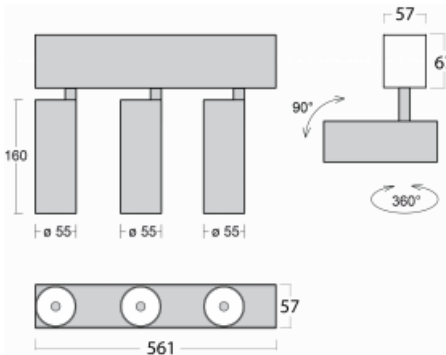

Luminaire

Lina60-S

04S-200W-30GDD/940, S

EPD®

You will appreciate the L-Click system on the Lina60-S luminaire with a direct light distribution, which effectively saves you both time and money. How? The module simply clicks into the profile, so a lot of work is saved during assembly. This solution also prevents the direct touch of the LED technology and lengthens its operating life. The Lina60-S lighting system can be assembled creating endless lines and a big variety of shapes. In addition to great power output, the luminaire also has a great price. It will find its use in commercial, social and public spaces.

Technical drawing

Type of installation Recessed, Surface, Wall mounted, Suspended

Light distribution Direct

Luminaire shape Linear

Colour of the luminaires Silver

Material Aluminium

Lifetime L80/B20 50 000 hours

Warranty 5 years

Description of luminaires Luminaire recessed/surface/wall mounted/suspended

Dimensions 561 mm × 57 mm × 67 mm

Light source LED MODUL

Type of optical system Reflector

Luminous flux* 1250 lm