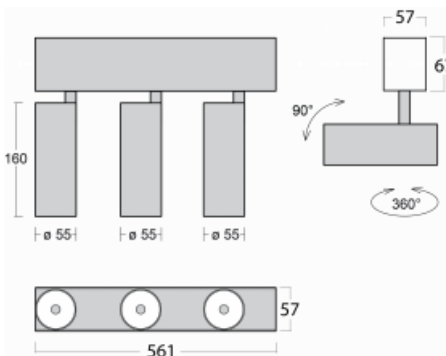

Luminaire

Lina60-S

04S-200W-30GDD/940, S

EPD®

You will appreciate the L-Click system on the Lina60-S luminaire with a direct light distribution, which effectively saves you both time and money. How? The module simply clicks into the profile, so a lot of work is saved during assembly. This solution also prevents the direct touch of the LED technology and lengthens its operating life. The Lina60-S lighting system can be assembled creating endless lines and a big variety of shapes. In addition to great power output, the luminaire also has a great price. It will find its use in commercial, social and public spaces.

Technical drawing

Type of installation	Recessed, Surface, Wall mounted, Suspended
Light distribution	Direct
Luminaire shape	Linear
Colour of the luminaires	Silver
Material	Aluminium
Lifetime	L80/B20 50 000 hours
Warranty	60 months
Description of luminaires	Luminaire recessed/surface/wall mounted/suspended
Dimensions	561 mm × 57 mm × 67 mm
Light source	LED MODUL
Type of optical system	Reflector
Luminous flux	1250 lm ± 10 %
Colour Temperature	4000 K cool white
Luminous efficacy	92 lm/W
MacAdam Light source	3
Colour rendering index	90
Beam angle	68°
UGR max. X=4H Y=8H, $\rho=70,50,20$	23.3

Curve

Luminaire power input 40.8 W \pm 10 %

Connection of the luminaires DALI dimmable

Electrical voltage 220-240V

Frequency 50/60Hz

  IP 20

Downloads

Installation instructions