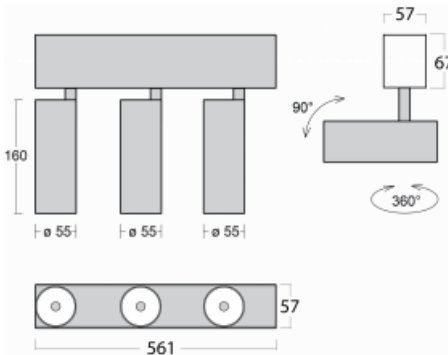

# Lina60-S

**04S-200W-30GDD/930, S**

**EPD<sup>®</sup>**

You will appreciate the L-Click system on the Lina60-S luminaire with a direct light distribution, which effectively saves you both time and money. How? The module simply clicks into the profile, so a lot of work is saved during assembly. This solution also prevents the direct touch of the LED technology and lengthens its operating life. The Lina60-S lighting system can be assembled creating endless lines and a big variety of shapes. In addition to great power output, the luminaire also has a great price. It will find its use in commercial, social and public spaces.

**Technical drawing**

Type of installation	Recessed, Surface, Wall mounted, Suspended
Light distribution	Direct
Luminaire shape	Linear
Colour of the luminaires	Silver
Material	Aluminium
Lifetime	L80/B20 50 000 hours
Warranty	60 months
Description of luminaires	Luminaire recessed/surface/wall mounted/suspended
Dimensions	561 mm × 57 mm × 67 mm
Light source	LED MODUL
Type of optical system	Reflector
Luminous flux	1200 lm ± 10 %
Colour Temperature	3000 K warm white
Luminous efficacy	88 lm/W
MacAdam Light source	3
Colour rendering index	90
Beam angle	68°
UGR max. X=4H Y=8H, $\rho=70,50,20$	23.2

## Curve

Luminaire power input 40.8 W  $\pm$  10 %

Connection of the luminaires DALI dimmable

Electrical voltage 220-240V

Frequency 50/60Hz

  IP 20