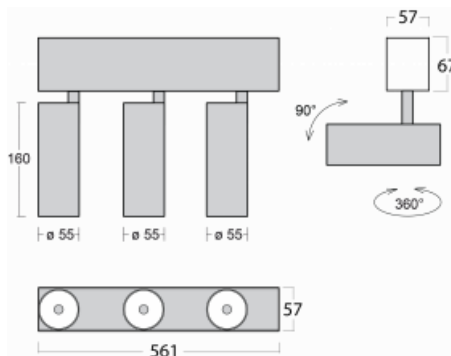

Luminaire

Lina60-S

04S-200W-30GDD/930, S

EPD®

You will appreciate the L-Click system on the Lina60-S luminaire with a direct light distribution, which effectively saves you both time and money. How? The module simply clicks into the profile, so a lot of work is saved during assembly. This solution also prevents the direct touch of the LED technology and lengthens its operating life. The Lina60-S lighting system can be assembled creating endless lines and a big variety of shapes. In addition to great power output, the luminaire also has a great price. It will find its use in commercial, social and public spaces.

Technical drawing

Type of installation	Recessed, Surface, Wall mounted, Suspended
Light distribution	Direct
Luminaire shape	Linear
Colour of the luminaires	Silver
Material	Aluminium
Lifetime	L80/B20 50 000 hours
Warranty	5 years
Description of luminaires	Luminaire recessed/surface/wall mounted/suspended
Dimensions	561 mm × 57 mm × 67 mm
Light source	LED MODUL