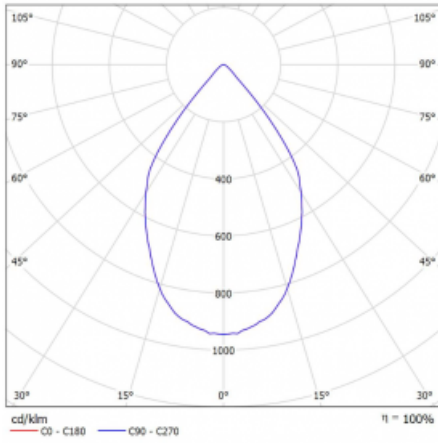

Luminaire

Lina60-S

04S-200W-30GDD/930, B

EPD[®]

You will appreciate the L-Click system on the Lina60-S luminaire with a direct light distribution, which effectively saves you both time and money. How? The module simply clicks into the profile, so a lot of work is saved during assembly. This solution also prevents the direct touch of the LED technology and lengthens its operating life. The Lina60-S lighting system can be assembled creating endless lines and a big variety of shapes. In addition to great power output, the luminaire also has a great price. It will find its use in commercial, social and public spaces.

Technical drawing

Type of installation	Recessed, Surface, Wall mounted, Suspended
Light distribution	Direct
Luminaire shape	Linear
Colour of the luminaires	Black
Material	Aluminium
Lifetime	L80/B20 50 000 hours
Warranty	5 years
Description of luminaires	Luminaire recessed/surface/wall mounted/suspended
Dimensions	561 mm × 57 mm × 67 mm
Light source	LED MODUL
Type of optical system	Reflector
Luminous flux*	1200 lm
Colour Temperature	3000 K warm white
Luminous efficacy	88 lm/W
MacAdam Light source	3
Colour rendering index	90
Beam angle	68°
UGR max. X=4H Y=8H, $\rho=70,50,20$	23.2

Curve

Luminaire power input* 40.8 W

Connection of the luminaires DALI

Electrical voltage 220-240V

Frequency 50/60Hz

⊕ CE IP 20

*±10 %

Downloads