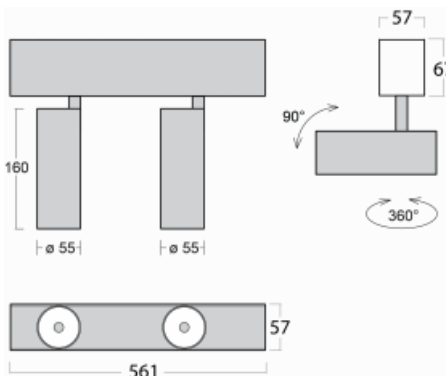

# Lina60-S

04S-200W-20GGE/940, S

EPD®

You will appreciate the L-Click system on the Lina60-S luminaire with a direct light distribution, which effectively saves you both time and money. How? The module simply clicks into the profile, so a lot of work is saved during assembly. This solution also prevents the direct touch of the LED technology and lengthens its operating life. The Lina60-S lighting system can be assembled creating endless lines and a big variety of shapes. In addition to great power output, the luminaire also has a great price. It will find its use in commercial, social and public spaces.

## Technical drawing

Type of installation	Recessed, Surface, Wall mounted, Suspended
Light distribution	Direct
Luminaire shape	Linear
Colour of the luminaires	Silver
Material	Aluminium
Lifetime	L80/B20 50 000 hours
Warranty	60 months
Description of luminaires	Luminaire recessed/surface/wall mounted/suspended
Dimensions	561 mm × 57 mm × 67 mm
Light source	LED MODUL
Type of optical system	Reflector
Luminous flux	1750 lm ± 10 %
Colour Temperature	4000 K cool white
Luminous efficacy	88 lm/W
MacAdam Light source	3
Colour rendering index	90
Beam angle	68°
UGR max. X=4H Y=8H, $\rho=70,50,20$	24.5