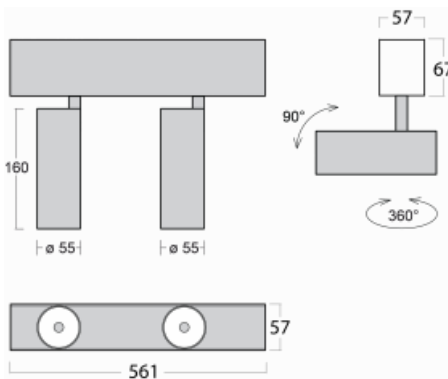

# Lina60-S

04S-200W-20GGE/930, W

**EPD<sup>®</sup>**

You will appreciate the L-Click system on the Lina60-S luminaire with a direct light distribution, which effectively saves you both time and money. How? The module simply clicks into the profile, so a lot of work is saved during assembly. This solution also prevents the direct touch of the LED technology and lengthens its operating life. The Lina60-S lighting system can be assembled creating endless lines and a big variety of shapes. In addition to great power output, the luminaire also has a great price. It will find its use in commercial, social and public spaces.

**Technical drawing**

Type of installation	Recessed, Surface, Wall mounted, Suspended
Light distribution	Direct
Luminaire shape	Linear
Colour of the luminaires	White
Material	Aluminium
Lifetime	L80/B20 50 000 hours
Warranty	60 months
Description of luminaires	Luminaire recessed/surface/wall mounted/suspended
Dimensions	561 mm × 57 mm × 67 mm
Weight	2.5 kg
Light source	LED MODUL
Type of optical system	Reflector
Luminous flux	1650 lm ± 10 %
Colour Temperature	3000 K warm white
Luminous efficacy	83 lm/W
MacAdam Light source	3
Colour rendering index	90
Beam angle	68°
UGR max. X=4H Y=8H, ρ=70,50,20	24.3