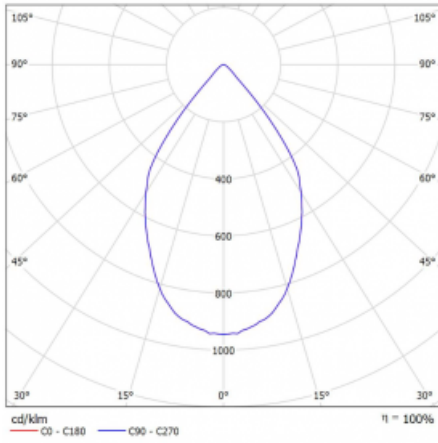

Curve

Luminaire power input 40 W ± 10 %

Connection of the luminaires Electronic ballast non-dimmable

Electrical voltage 220-240V

Frequency 50/60Hz

⊕ CE IP 20