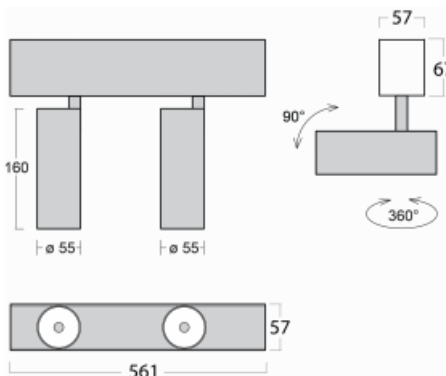

Luminaire

Lina60-S

04S-200W-20GGD/940, B

EPD®

You will appreciate the L-Click system on the Lina60-S luminaire with a direct light distribution, which effectively saves you both time and money. How? The module simply clicks into the profile, so a lot of work is saved during assembly. This solution also prevents the direct touch of the LED technology and lengthens its operating life. The Lina60-S lighting system can be assembled creating endless lines and a big variety of shapes. In addition to great power output, the luminaire also has a great price. It will find its use in commercial, social and public spaces.

Technical drawing

Type of installation	Recessed, Surface, Wall mounted, Suspended
Light distribution	Direct
Luminaire shape	Linear
Colour of the luminaires	Black
Material	Aluminium
Lifetime	L80/B20 50 000 hours
Warranty	5 years
Description of luminaires	Luminaire recessed/surface/wall mounted/suspended
Dimensions	561 mm × 57 mm × 67 mm
Light source	LED MODUL
Type of optical system	Reflector
Luminous flux*	1750 lm
Colour Temperature	4000 K cool white
Luminous efficacy	88 lm/W
MacAdam Light source	3
Colour rendering index	90
Beam angle	68°
UGR max. X=4H Y=8H, $\rho=70,50,20$	24.5

Curve

Luminaire power input* 40 W

Connection of the luminaires DALI

Electrical voltage 220-240V

Frequency 50/60Hz

⊕ CE IP 20

*±10 %

Downloads