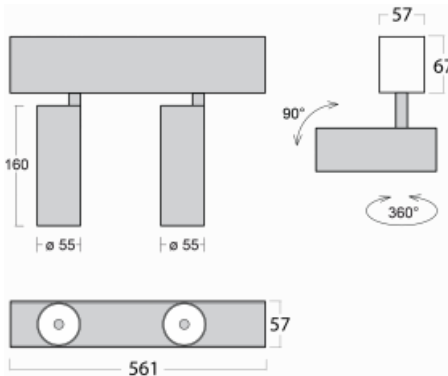

Luminaire

Lina60-S

04S-200W-20GGD/930, B

EPD®

You will appreciate the L-Click system on the Lina60-S luminaire with a direct light distribution, which effectively saves you both time and money. How? The module simply clicks into the profile, so a lot of work is saved during assembly. This solution also prevents the direct touch of the LED technology and lengthens its operating life. The Lina60-S lighting system can be assembled creating endless lines and a big variety of shapes. In addition to great power output, the luminaire also has a great price. It will find its use in commercial, social and public spaces.

Technical drawing

Type of installation Recessed, Surface, Wall mounted, Suspended

Light distribution Direct

Luminaire shape Linear

Colour of the luminaires Black

Material Aluminium

Lifetime L80/B20 50 000 hours

Warranty 60 months

Description of luminaires Luminaire recessed/surface/wall mounted/suspended

Dimensions 561 mm × 57 mm × 67 mm

Light source LED MODUL

Type of optical system Reflector

Luminous flux 1650 lm ± 10 %