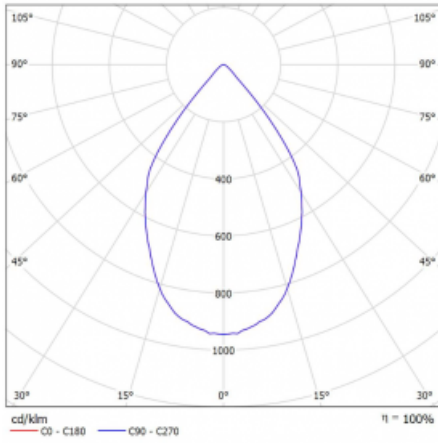

Warranty 5 years

Description of luminaires Luminaire recessed/surface/wall mounted/suspended

Dimensions 561 mm × 57 mm × 67 mm

Light source LED MODUL

Type of optical system Reflector

Luminous flux* 1250 lm

Colour Temperature 4000 K cool white

Luminous efficacy 92 lm/W

MacAdam Light source 3

Colour rendering index 90

Beam angle 68°

UGR max. X=4H 23.3

Y=8H, $\rho=70,50,20$

Curve