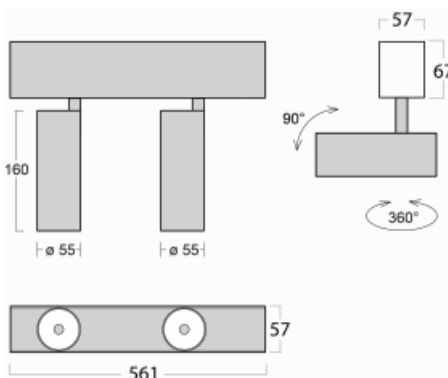

Luminaire

Lina60-S

04S-200W-20GDE/940, S

EPD®

You will appreciate the L-Click system on the Lina60-S luminaire with a direct light distribution, which effectively saves you both time and money. How? The module simply clicks into the profile, so a lot of work is saved during assembly. This solution also prevents the direct touch of the LED technology and lengthens its operating life. The Lina60-S lighting system can be assembled creating endless lines and a big variety of shapes. In addition to great power output, the luminaire also has a great price. It will find its use in commercial, social and public spaces.

Technical drawing

Type of installation	Recessed, Surface, Wall mounted, Suspended
Light distribution	Direct
Luminaire shape	Linear
Colour of the luminaires	Silver
Material	Aluminium
Lifetime	L80/B20 50 000 hours
Warranty	60 months
Description of luminaires	Luminaire recessed/surface/wall mounted/suspended
Dimensions	561 mm × 57 mm × 67 mm
Light source	LED MODUL
Type of optical system	Reflector
Luminous flux	1250 lm ± 10 %
Colour Temperature	4000 K cool white
Luminous efficacy	92 lm/W
MacAdam Light source	3
Colour rendering index	90
Beam angle	68°
UGR max. X=4H Y=8H, $\rho=70,50,20$	23.3

Curve

Luminaire power input 27.2 W \pm 10 %

Connection of the luminaire Electronic ballast non-dimmable

Electrical voltage 220-240V

Frequency 50/60Hz

⊕ CE IP 20

Downloads

Installation instructions