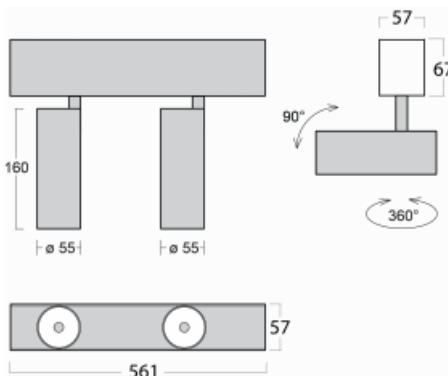

Luminaire

Lina60-S

04S-200W-20GDE/940, B

EPD®

You will appreciate the L-Click system on the Lina60-S luminaire with a direct light distribution, which effectively saves you both time and money. How? The module simply clicks into the profile, so a lot of work is saved during assembly. This solution also prevents the direct touch of the LED technology and lengthens its operating life. The Lina60-S lighting system can be assembled creating endless lines and a big variety of shapes. In addition to great power output, the luminaire also has a great price. It will find its use in commercial, social and public spaces.

Technical drawing

Type of installation	Recessed, Surface, Wall mounted, Suspended
Light distribution	Direct
Luminaire shape	Linear
Colour of the luminaires	Black
Material	Aluminium
Lifetime	L80/B20 50 000 hours
Warranty	5 years
Description of luminaires	Luminaire recessed/surface/wall mounted/suspended
Dimensions	561 mm × 57 mm × 67 mm
Light source	LED MODUL
Type of optical system	Reflector
Luminous flux*	1250 lm
Colour Temperature	4000 K cool white
Luminous efficacy	92 lm/W
MacAdam Light source	3
Colour rendering index	90
Beam angle	68°
UGR max. X=4H Y=8H, $\rho=70,50,20$	23.3

Curve

Luminaire power input* 27.2 W

Connection of the luminaires ON/OFF

Electrical voltage 220-240V

Frequency 50/60Hz

⊕ CE IP 20

*±10 %

Downloads