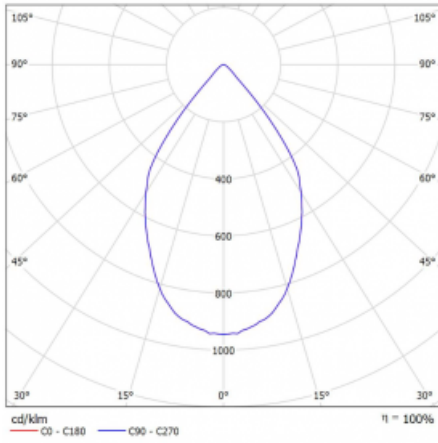

Luminaire

Lina60-S

04S-200W-20GDE/940, B

EPD®

You will appreciate the L-Click system on the Lina60-S luminaire with a direct light distribution, which effectively saves you both time and money. How? The module simply clicks into the profile, so a lot of work is saved during assembly. This solution also prevents the direct touch of the LED technology and lengthens its operating life. The Lina60-S lighting system can be assembled creating endless lines and a big variety of shapes. In addition to great power output, the luminaire also has a great price. It will find its use in commercial, social and public spaces.

Technical drawing

Type of installation	Recessed, Surface, Wall mounted, Suspended
Light distribution	Direct
Luminaire shape	Linear
Colour of the luminaires	Black
Material	Aluminium
Lifetime	L80/B20 50 000 hours
Warranty	5 years
Description of luminaires	Luminaire recessed/surface/wall mounted/suspended
Dimensions	561 mm × 57 mm × 67 mm
Light source	LED MODUL
Type of optical system	Reflector
Luminous flux*	1250 lm
Colour Temperature	4000 K cool white
Luminous efficacy	92 lm/W
MacAdam Light source	3
Colour rendering index	90
Beam angle	68°
UGR max. X=4H Y=8H, $\rho=70,50,20$	23.3

Curve

Luminaire power input* 27.2 W

Connection of the luminaires ON/OFF

Electrical voltage 220-240V

Frequency 50/60Hz

⊕ CE IP 20

*±10 %

Downloads