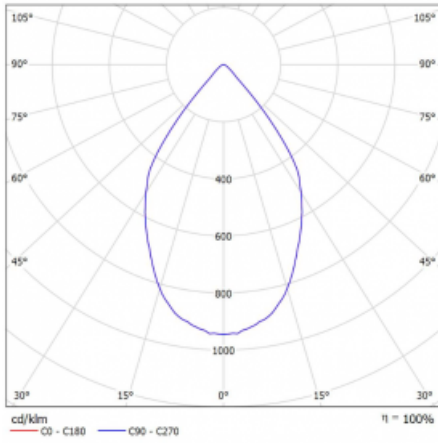

Luminaire

Lina60-S

04S-200W-20GDE/930, W

EPD®

You will appreciate the L-Click system on the Lina60-S luminaire with a direct light distribution, which effectively saves you both time and money. How? The module simply clicks into the profile, so a lot of work is saved during assembly. This solution also prevents the direct touch of the LED technology and lengthens its operating life. The Lina60-S lighting system can be assembled creating endless lines and a big variety of shapes. In addition to great power output, the luminaire also has a great price. It will find its use in commercial, social and public spaces.

Technical drawing

Type of installation	Recessed, Surface, Wall mounted, Suspended
Light distribution	Direct
Luminaire shape	Linear
Colour of the luminaires	White
Material	Aluminium
Lifetime	L80/B20 50 000 hours
Warranty	60 months
Description of luminaires	Luminaire recessed/surface/wall mounted/suspended
Dimensions	561 mm × 57 mm × 67 mm
Light source	LED MODUL
Type of optical system	Reflector
Luminous flux	1200 lm ± 10 %
Colour Temperature	3000 K warm white
Luminous efficacy	88 lm/W
MacAdam Light source	3
Colour rendering index	90
Beam angle	68°
UGR max. X=4H Y=8H, $\rho=70,50,20$	23.2

Curve

Luminaire power input 27.2 W ± 10 %

Connection of the luminaires Electronic ballast non-dimmable

Electrical voltage 220-240V

Frequency 50/60Hz

⊕ CE IP 20

Downloads

Installation instructions