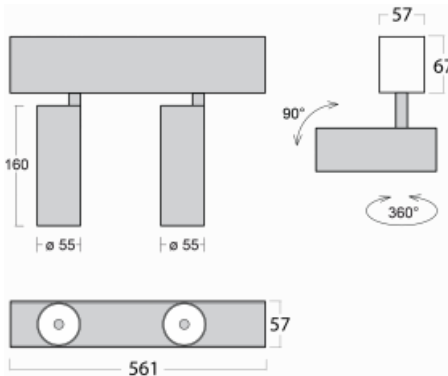

Luminaire

Lina60-S

04S-200W-20GDD/940, W

EPD[®]

You will appreciate the L-Click system on the Lina60-S luminaire with a direct light distribution, which effectively saves you both time and money. How? The module simply clicks into the profile, so a lot of work is saved during assembly. This solution also prevents the direct touch of the LED technology and lengthens its operating life. The Lina60-S lighting system can be assembled creating endless lines and a big variety of shapes. In addition to great power output, the luminaire also has a great price. It will find its use in commercial, social and public spaces.

Technical drawing

Type of installation	Recessed, Surface, Wall mounted, Suspended
----------------------	--

Light distribution	Direct
--------------------	--------

Luminaire shape	Linear
-----------------	--------

Description of luminaires	Luminaire recessed/surface/wall mounted/suspended
---------------------------	---

Dimensions	561 mm × 57 mm × 67 mm
------------	------------------------

Light source	LED MODUL
--------------	-----------