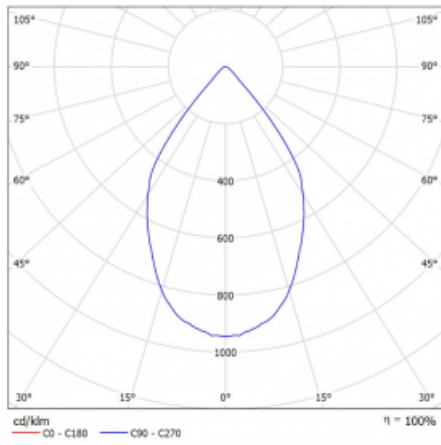

Curve

Luminaire power input 27.2 W $\pm$ 10 %

Connection of the luminaires DALI dimmable

Electrical voltage 220-240V

Frequency 50/60Hz

⊕ CE IP 20