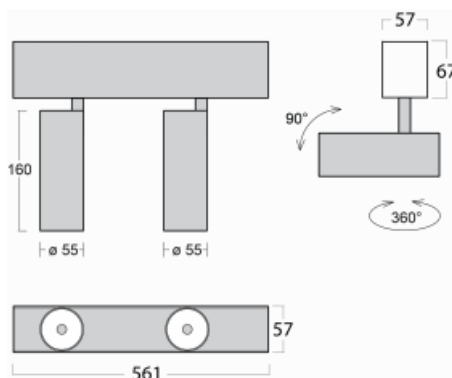

Luminaire

Lina60-S

04S-200W-20GDD/940, S

EPD®

You will appreciate the L-Click system on the Lina60-S luminaire with a direct light distribution, which effectively saves you both time and money. How? The module simply clicks into the profile, so a lot of work is saved during assembly. This solution also prevents the direct touch of the LED technology and lengthens its operating life. The Lina60-S lighting system can be assembled creating endless lines and a big variety of shapes. In addition to great power output, the luminaire also has a great price. It will find its use in commercial, social and public spaces.

Technical drawing

Type of installation	Recessed, Surface, Wall mounted, Suspended
Light distribution	Direct
Luminaire shape	Linear
Colour of the luminaires	Silver
Material	Aluminium
Lifetime	L80/B20 50 000 hours
Warranty	60 months
Description of luminaires	Luminaire recessed/surface/wall mounted/suspended
Dimensions	561 mm × 57 mm × 67 mm
Light source	LED MODUL

Type of optical system	Reflector
Luminous flux	1250 lm ± 10 %
Colour Temperature	4000 K cool white
Luminous efficacy	92 lm/W
MacAdam Light source	3
Colour rendering index	90
Beam angle	68°
UGR max. X=4H Y=8H, $\rho=70,50,20$	23.3

Curve

Luminaire power input 27.2 W \pm 10 %

Connection of the luminaires DALI dimmable

Electrical voltage 220-240V

Frequency 50/60Hz

⊕ CE IP 20

Downloads

Installation instructions