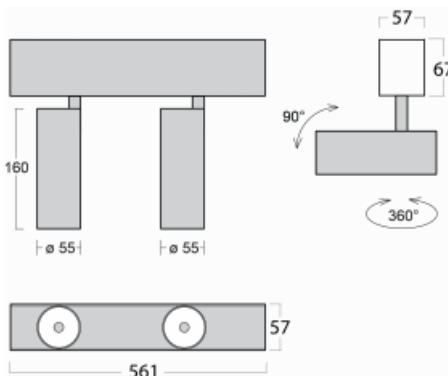

Luminaire

Lina60-S

04S-200W-20GDD/940, B

EPD®

You will appreciate the L-Click system on the Lina60-S luminaire with a direct light distribution, which effectively saves you both time and money. How? The module simply clicks into the profile, so a lot of work is saved during assembly. This solution also prevents the direct touch of the LED technology and lengthens its operating life. The Lina60-S lighting system can be assembled creating endless lines and a big variety of shapes. In addition to great power output, the luminaire also has a great price. It will find its use in commercial, social and public spaces.

Technical drawing

Type of installation	Recessed, Surface, Wall mounted, Suspended
Light distribution	Direct
Luminaire shape	Linear
Colour of the luminaires	Black
Material	Aluminium
Lifetime	L80/B20 50 000 hours
Warranty	5 years
Description of luminaires	Luminaire recessed/surface/wall mounted/suspended
Dimensions	561 mm × 57 mm × 67 mm
Light source	LED MODUL
Type of optical system	Reflector
Luminous flux*	1250 lm
Colour Temperature	4000 K cool white
Luminous efficacy	92 lm/W
MacAdam Light source	3
Colour rendering index	90
Beam angle	68°
UGR max. X=4H Y=8H, $\rho=70,50,20$	23.3

Curve

Luminaire power input* 27.2 W

Connection of the luminaires DALI

Electrical voltage 220-240V

Frequency 50/60Hz

⊕ CE IP 20

*±10 %

Downloads