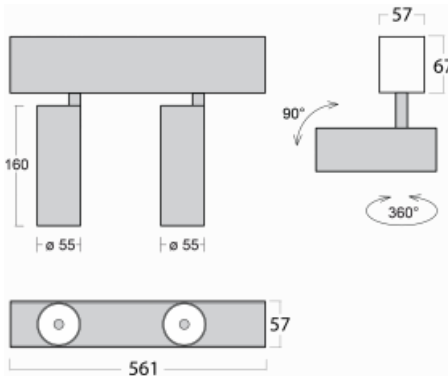

# Lina60-S

04S-200W-20GDD/930, S

**EPD<sup>®</sup>**

You will appreciate the L-Click system on the Lina60-S luminaire with a direct light distribution, which effectively saves you both time and money. How? The module simply clicks into the profile, so a lot of work is saved during assembly. This solution also prevents the direct touch of the LED technology and lengthens its operating life. The Lina60-S lighting system can be assembled creating endless lines and a big variety of shapes. In addition to great power output, the luminaire also has a great price. It will find its use in commercial, social and public spaces.

**Technical drawing**

Type of installation	Recessed, Surface, Wall mounted, Suspended
Light distribution	Direct
Luminaire shape	Linear
Colour of the luminaires	Silver
Material	Aluminium
Lifetime	L80/B20 50 000 hours
Warranty	5 years
Description of luminaires	Luminaire recessed/surface/wall mounted/suspended
Dimensions	561 mm × 57 mm × 67 mm
Light source	LED MODUL