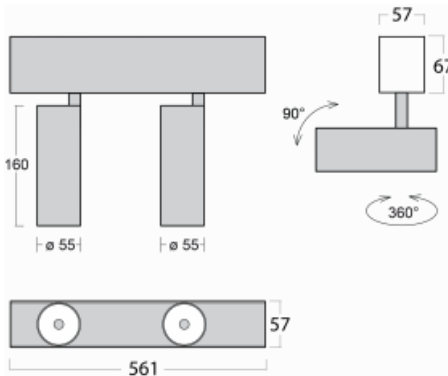

Luminaire

Lina60-S

04S-200W-20GDD/930, B

EPD®

You will appreciate the L-Click system on the Lina60-S luminaire with a direct light distribution, which effectively saves you both time and money. How? The module simply clicks into the profile, so a lot of work is saved during assembly. This solution also prevents the direct touch of the LED technology and lengthens its operating life. The Lina60-S lighting system can be assembled creating endless lines and a big variety of shapes. In addition to great power output, the luminaire also has a great price. It will find its use in commercial, social and public spaces.

Technical drawing

Type of installation	Recessed, Surface, Wall mounted, Suspended
Light distribution	Direct
Luminaire shape	Linear
Colour of the luminaires	Black
Material	Aluminium
Lifetime	L80/B20 50 000 hours
Warranty	5 years
Description of luminaires	Luminaire recessed/surface/wall mounted/suspended
Dimensions	561 mm × 57 mm × 67 mm
Light source	LED MODUL

Curve

Luminaire power input* 27.2 W

Connection of the luminaires DALI

Electrical voltage 220-240V

Frequency 50/60Hz

⊕ CE IP 20

*±10 %

Downloads