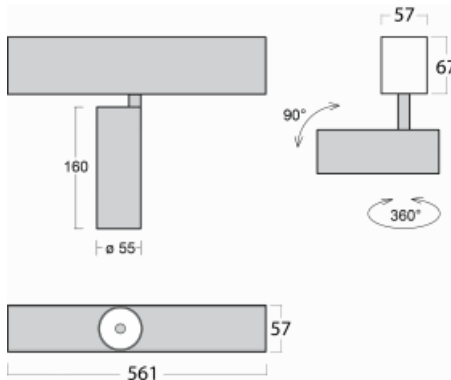

Luminaire

Lina60-S

04S-200W-10GGE/940, W

EPD[®]

You will appreciate the L-Click system on the Lina60-S luminaire with a direct light distribution, which effectively saves you both time and money. How? The module simply clicks into the profile, so a lot of work is saved during assembly. This solution also prevents the direct touch of the LED technology and lengthens its operating life. The Lina60-S lighting system can be assembled creating endless lines and a big variety of shapes. In addition to great power output, the luminaire also has a great price. It will find its use in commercial, social and public spaces.

Technical drawing

Type of installation	Recessed, Surface, Wall mounted, Suspended
Light distribution	Direct
Luminaire shape	Linear
Colour of the luminaires	White
Material	Aluminium
Lifetime	L80/B20 50 000 hours
Warranty	5 years
Description of luminaires	Luminaire recessed/surface/wall mounted/suspended
Dimensions	561 mm × 57 mm × 67 mm
Light source	LED MODUL
Type of optical system	Reflector
Luminous flux*	1750 lm
Colour Temperature	4000 K cool white
Luminous efficacy	88 lm/W
MacAdam Light source	3
Colour rendering index	90
Beam angle	68°
UGR max. X=4H Y=8H, $\rho=70,50,20$	24.5