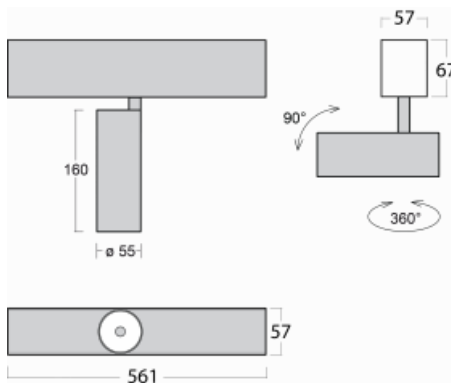

# Lina60-S

04S-200W-10GGE/940, S

EPD®

You will appreciate the L-Click system on the Lina60-S luminaire with a direct light distribution, which effectively saves you both time and money. How? The module simply clicks into the profile, so a lot of work is saved during assembly. This solution also prevents the direct touch of the LED technology and lengthens its operating life. The Lina60-S lighting system can be assembled creating endless lines and a big variety of shapes. In addition to great power output, the luminaire also has a great price. It will find its use in commercial, social and public spaces.

## Technical drawing

Type of installation Recessed, Surface, Wall mounted, Suspended

Light distribution Direct

Luminaire shape Linear

Colour of the luminaires Silver

Material Aluminium

Lifetime L80/B20 50 000 hours

Warranty 5 years

Description of luminaires Luminaire recessed/surface/wall mounted/suspended

Dimensions 561 mm × 57 mm × 67 mm

Light source LED MODUL

Type of optical system Reflector

Luminous flux\* 1750 lm