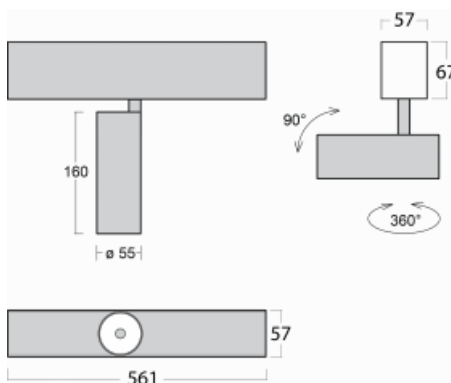

# Lina60-S

04S-200W-10GGE/940, S

EPD®

You will appreciate the L-Click system on the Lina60-S luminaire with a direct light distribution, which effectively saves you both time and money. How? The module simply clicks into the profile, so a lot of work is saved during assembly. This solution also prevents the direct touch of the LED technology and lengthens its operating life. The Lina60-S lighting system can be assembled creating endless lines and a big variety of shapes. In addition to great power output, the luminaire also has a great price. It will find its use in commercial, social and public spaces.

## Technical drawing

Type of installation	Recessed, Surface, Wall mounted, Suspended
Light distribution	Direct
Luminaire shape	Linear
Colour of the luminaires	Silver
Material	Aluminium
Lifetime	L80/B20 50 000 hours
Warranty	60 months
Description of luminaires	Luminaire recessed/surface/wall mounted/suspended
Dimensions	561 mm × 57 mm × 67 mm
Light source	LED MODUL
Type of optical system	Reflector
Luminous flux	1750 lm ± 10 %
Colour Temperature	4000 K cool white
Luminous efficacy	88 lm/W
MacAdam Light source	3
Colour rendering index	90
Beam angle	68°
UGR max. X=4H Y=8H, $\rho=70,50,20$	24.5