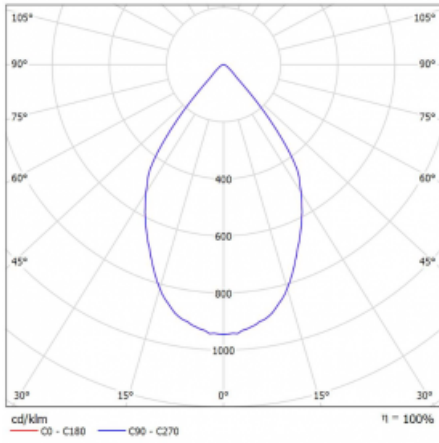

Curve

Luminaire power input* 20 W

Connection of the luminaires ON/OFF

Electrical voltage 220-240V

Frequency 50/60Hz

⊕ CE IP 20

*±10 %