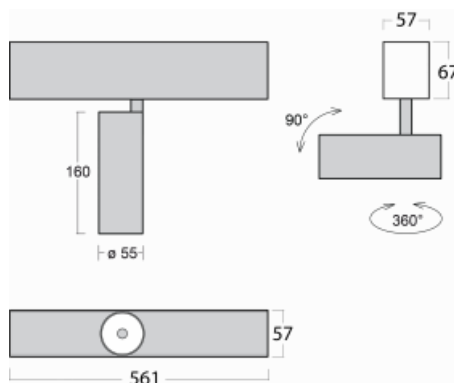

Luminaire

Lina60-S

04S-200W-10GGE/930, S

EPD®

You will appreciate the L-Click system on the Lina60-S luminaire with a direct light distribution, which effectively saves you both time and money. How? The module simply clicks into the profile, so a lot of work is saved during assembly. This solution also prevents the direct touch of the LED technology and lengthens its operating life. The Lina60-S lighting system can be assembled creating endless lines and a big variety of shapes. In addition to great power output, the luminaire also has a great price. It will find its use in commercial, social and public spaces.

Technical drawing

| | |
|--|---|
| Type of installation | Recessed, Surface, Wall mounted, Suspended |
| Light distribution | Direct |
| Luminaire shape | Linear |
| Colour of the luminaires | Silver |
| Material | Aluminium |
| Lifetime | L80/B20 50 000 hours |
| Warranty | 60 months |
| Description of luminaires | Luminaire recessed/surface/wall mounted/suspended |
| Dimensions | 561 mm × 57 mm × 67 mm |
| Light source | LED MODUL |
| Type of optical system | Reflector |
| Luminous flux | 1650 lm ± 10 % |
| Colour Temperature | 3000 K warm white |
| Luminous efficacy | 83 lm/W |
| MacAdam Light source | 3 |
| Colour rendering index | 90 |
| Beam angle | 68° |
| UGR max. X=4H Y=8H, $\rho=70,50,20$ | 24.3 |

Curve

Luminaire power input 20 W ± 10 %

Connection of the luminaire Electronic ballast non-dimmable

Electrical voltage 220-240V

Frequency 50/60Hz

⊕ CE IP 20

Downloads

Installation instructions