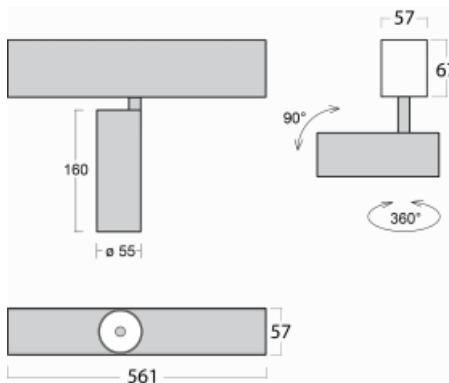

# Lina60-S

04S-200W-10GGE/930, B

**EPD<sup>®</sup>**

You will appreciate the L-Click system on the Lina60-S luminaire with a direct light distribution, which effectively saves you both time and money. How? The module simply clicks into the profile, so a lot of work is saved during assembly. This solution also prevents the direct touch of the LED technology and lengthens its operating life. The Lina60-S lighting system can be assembled creating endless lines and a big variety of shapes. In addition to great power output, the luminaire also has a great price. It will find its use in commercial, social and public spaces.

**Technical drawing**

Type of installation	Recessed, Surface, Wall mounted, Suspended
Light distribution	Direct
Luminaire shape	Linear
Colour of the luminaires	Black
Material	Aluminium
Lifetime	L80/B20 50 000 hours
Warranty	5 years
Description of luminaires	Luminaire recessed/surface/wall mounted/suspended
Dimensions	561 mm × 57 mm × 67 mm
Light source	LED MODUL
Type of optical system	Reflector
Luminous flux*	1650 lm
Colour Temperature	3000 K warm white
Luminous efficacy	83 lm/W
MacAdam Light source	3
Colour rendering index	90
Beam angle	68°
UGR max. X=4H Y=8H, $\rho=70,50,20$	24.3