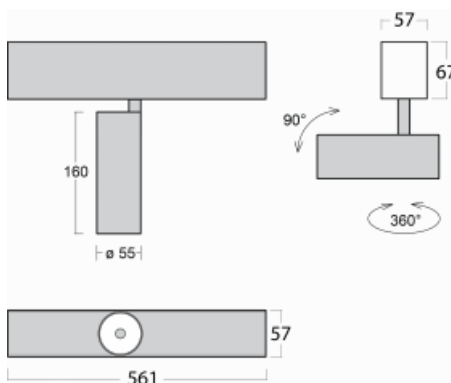

Luminaire

Lina60-S

04S-200W-10GGD/940, W

EPD®

You will appreciate the L-Click system on the Lina60-S luminaire with a direct light distribution, which effectively saves you both time and money. How? The module simply clicks into the profile, so a lot of work is saved during assembly. This solution also prevents the direct touch of the LED technology and lengthens its operating life. The Lina60-S lighting system can be assembled creating endless lines and a big variety of shapes. In addition to great power output, the luminaire also has a great price. It will find its use in commercial, social and public spaces.

Technical drawing

Type of installation	Recessed, Surface, Wall mounted, Suspended
Light distribution	Direct
Luminaire shape	Linear
Colour of the luminaires	White
Material	Aluminium
Lifetime	L80/B20 50 000 hours
Warranty	5 years
Description of luminaires	Luminaire recessed/surface/wall mounted/suspended
Dimensions	561 mm × 57 mm × 67 mm
Light source	LED MODUL
Type of optical system	Reflector
Luminous flux*	1750 lm
Colour Temperature	4000 K cool white
Luminous efficacy	88 lm/W
MacAdam Light source	3
Colour rendering index	90
Beam angle	68°
UGR max. X=4H Y=8H, $\rho=70,50,20$	24.5