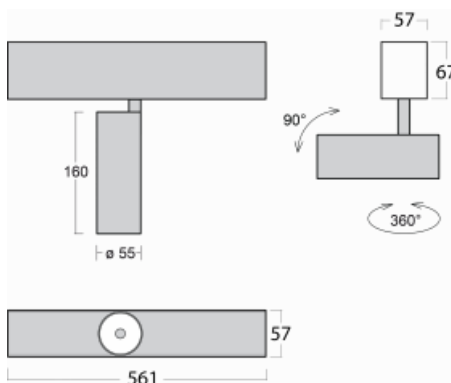

Luminaire

Lina60-S

04S-200W-10GGD/940, W

EPD[®]

You will appreciate the L-Click system on the Lina60-S luminaire with a direct light distribution, which effectively saves you both time and money. How? The module simply clicks into the profile, so a lot of work is saved during assembly. This solution also prevents the direct touch of the LED technology and lengthens its operating life. The Lina60-S lighting system can be assembled creating endless lines and a big variety of shapes. In addition to great power output, the luminaire also has a great price. It will find its use in commercial, social and public spaces.

Technical drawing

Type of installation	Recessed, Surface, Wall mounted, Suspended
Light distribution	Direct
Luminaire shape	Linear
Colour of the luminaires	White
Material	Aluminium
Lifetime	L80/B20 50 000 hours
Warranty	5 years
Description of luminaires	Luminaire recessed/surface/wall mounted/suspended
Dimensions	561 mm × 57 mm × 67 mm
Light source	LED MODUL
Type of optical system	Reflector
Luminous flux	1750 lm ± 10 %
Colour Temperature	4000 K cool white
Luminous efficacy	88 lm/W
MacAdam Light source	3
Colour rendering index	90
Beam angle	68°
UGR max. X=4H Y=8H, $\rho=70,50,20$	24.5