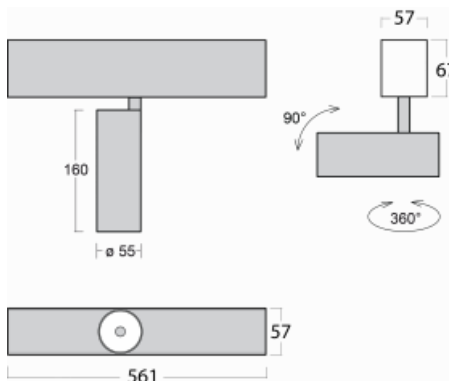

Luminaire

Lina60-S

04S-200W-10GGD/940, S

EPD®

You will appreciate the L-Click system on the Lina60-S luminaire with a direct light distribution, which effectively saves you both time and money. How? The module simply clicks into the profile, so a lot of work is saved during assembly. This solution also prevents the direct touch of the LED technology and lengthens its operating life. The Lina60-S lighting system can be assembled creating endless lines and a big variety of shapes. In addition to great power output, the luminaire also has a great price. It will find its use in commercial, social and public spaces.

Technical drawing

Type of installation	Recessed, Surface, Wall mounted, Suspended
Light distribution	Direct
Luminaire shape	Linear
Colour of the luminaires	Silver
Material	Aluminium
Lifetime	L80/B20 50 000 hours
Warranty	60 months
Description of luminaires	Luminaire recessed/surface/wall mounted/suspended
Dimensions	561 mm × 57 mm × 67 mm
Light source	LED MODUL
Type of optical system	Reflector
Luminous flux	1750 lm ± 10 %
Colour Temperature	4000 K cool white
Luminous efficacy	88 lm/W
MacAdam Light source	3
Colour rendering index	90
Beam angle	68°
UGR max. X=4H Y=8H, $\rho=70,50,20$	24.5

Curve

Luminaire power input 20 W \pm 10 %

Connection of the luminaires DALI dimmable

Electrical voltage 220-240V

Frequency 50/60Hz

⊕ CE IP 20

Downloads

Installation instructions