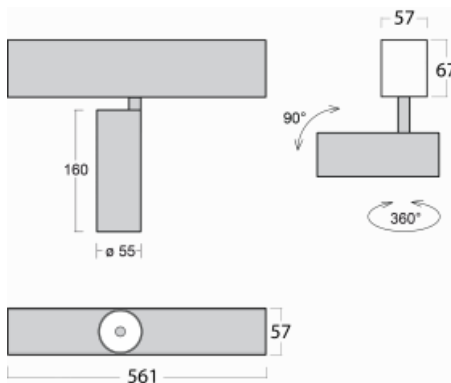

Luminaire

Lina60-S

04S-200W-10GGD/940, B

EPD®

You will appreciate the L-Click system on the Lina60-S luminaire with a direct light distribution, which effectively saves you both time and money. How? The module simply clicks into the profile, so a lot of work is saved during assembly. This solution also prevents the direct touch of the LED technology and lengthens its operating life. The Lina60-S lighting system can be assembled creating endless lines and a big variety of shapes. In addition to great power output, the luminaire also has a great price. It will find its use in commercial, social and public spaces.

Technical drawing

Type of installation	Recessed, Surface, Wall mounted, Suspended
Light distribution	Direct
Luminaire shape	Linear
Colour of the luminaires	Black
Material	Aluminium
Lifetime	L80/B20 50 000 hours
Warranty	5 years
Description of luminaires	Luminaire recessed/surface/wall mounted/suspended
Dimensions	561 mm × 57 mm × 67 mm
Light source	LED MODUL
Type of optical system	Reflector
Luminous flux*	1750 lm
Colour Temperature	4000 K cool white
Luminous efficacy	88 lm/W
MacAdam Light source	3
Colour rendering index	90
Beam angle	68°
UGR max. X=4H Y=8H, $\rho=70,50,20$	24.5