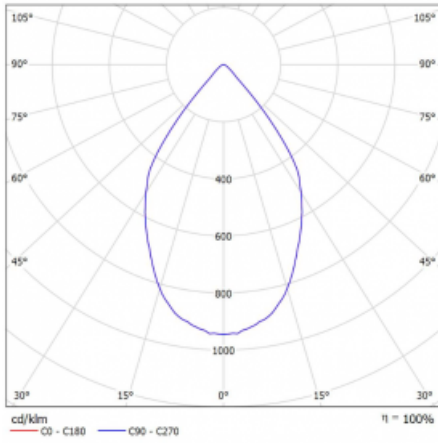

Luminaire

Lina60-S

04S-200W-10GGD/940, B

EPD®

You will appreciate the L-Click system on the Lina60-S luminaire with a direct light distribution, which effectively saves you both time and money. How? The module simply clicks into the profile, so a lot of work is saved during assembly. This solution also prevents the direct touch of the LED technology and lengthens its operating life. The Lina60-S lighting system can be assembled creating endless lines and a big variety of shapes. In addition to great power output, the luminaire also has a great price. It will find its use in commercial, social and public spaces.

Technical drawing

Type of installation	Recessed, Surface, Wall mounted, Suspended
Light distribution	Direct
Luminaire shape	Linear
Colour of the luminaires	Black
Material	Aluminium
Lifetime	L80/B20 50 000 hours
Warranty	60 months
Description of luminaires	Luminaire recessed/surface/wall mounted/suspended
Dimensions	561 mm × 57 mm × 67 mm
Light source	LED MODUL
Type of optical system	Reflector
Luminous flux	1750 lm ± 10 %
Colour Temperature	4000 K cool white
Luminous efficacy	88 lm/W
MacAdam Light source	3
Colour rendering index	90
Beam angle	68°
UGR max. X=4H Y=8H, $\rho=70,50,20$	24.5

Curve

Luminaire power input 20 W \pm 10 %

Connection of the luminaires DALI dimmable

Electrical voltage 220-240V

Frequency 50/60Hz

⊕ CE IP 20

Downloads

Installation instructions