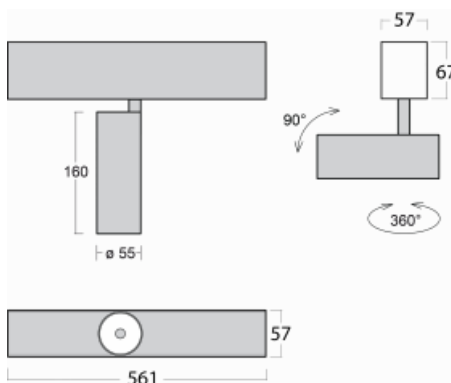

# Lina60-S

04S-200W-10GGD/930, S

EPD®

You will appreciate the L-Click system on the Lina60-S luminaire with a direct light distribution, which effectively saves you both time and money. How? The module simply clicks into the profile, so a lot of work is saved during assembly. This solution also prevents the direct touch of the LED technology and lengthens its operating life. The Lina60-S lighting system can be assembled creating endless lines and a big variety of shapes. In addition to great power output, the luminaire also has a great price. It will find its use in commercial, social and public spaces.

## Technical drawing

Type of installation	Recessed, Surface, Wall mounted, Suspended
Light distribution	Direct
Luminaire shape	Linear
Colour of the luminaires	Silver
Material	Aluminium
Lifetime	L80/B20 50 000 hours
Warranty	5 years
Description of luminaires	Luminaire recessed/surface/wall mounted/suspended
Dimensions	561 mm × 57 mm × 67 mm
Light source	LED MODUL