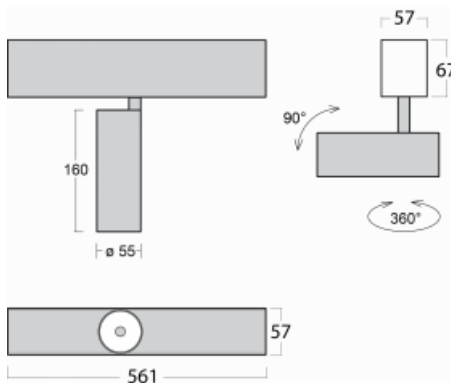

Luminaire

Lina60-S

04S-200W-10GGD/930, B

EPD®

You will appreciate the L-Click system on the Lina60-S luminaire with a direct light distribution, which effectively saves you both time and money. How? The module simply clicks into the profile, so a lot of work is saved during assembly. This solution also prevents the direct touch of the LED technology and lengthens its operating life. The Lina60-S lighting system can be assembled creating endless lines and a big variety of shapes. In addition to great power output, the luminaire also has a great price. It will find its use in commercial, social and public spaces.

Technical drawing

Type of installation Recessed, Surface, Wall mounted, Suspended

Light distribution Direct

Luminaire shape Linear

Colour of the luminaires Black

Material Aluminium

Lifetime L80/B20 50 000 hours

Warranty 5 years

Description of luminaires Luminaire recessed/surface/wall mounted/suspended

Dimensions 561 mm × 57 mm × 67 mm

Light source LED MODUL

Type of optical system Reflector

Luminous flux* 1650 lm