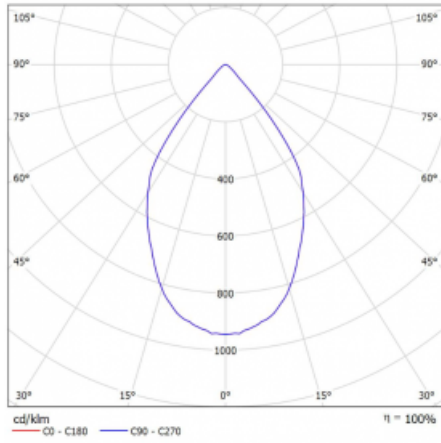

Colour Temperature 3000 K warm white

Luminous efficacy 83 lm/W

MacAdam Light source 3

Colour rendering index 90

Beam angle 68°

UGR max. X=4H 24.3

Y=8H, $\rho=70,50,20$

Curve