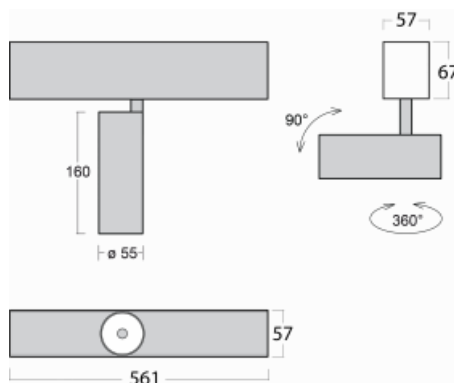

# Lina60-S

04S-200W-10GDE/940, W

EPD®

You will appreciate the L-Click system on the Lina60-S luminaire with a direct light distribution, which effectively saves you both time and money. How? The module simply clicks into the profile, so a lot of work is saved during assembly. This solution also prevents the direct touch of the LED technology and lengthens its operating life. The Lina60-S lighting system can be assembled creating endless lines and a big variety of shapes. In addition to great power output, the luminaire also has a great price. It will find its use in commercial, social and public spaces.

## Technical drawing

Type of installation Recessed, Surface, Wall mounted, Suspended

Light distribution Direct

Luminaire shape Linear

Colour of the luminaires White

Material Aluminium

Lifetime L80/B20 50 000 hours

Warranty 60 months

Description of luminaires Luminaire recessed/surface/wall mounted/suspended

Dimensions 561 mm × 57 mm × 67 mm

Light source LED MODUL

Type of optical system Reflector

Luminous flux 1250 lm ± 10 %