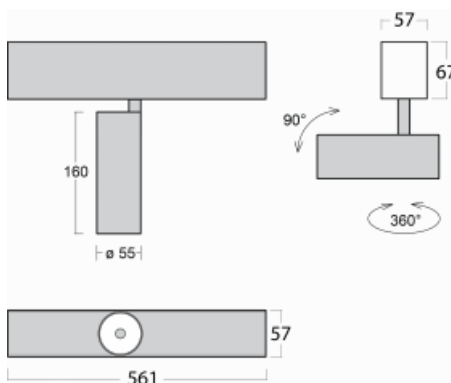

Luminaire

Lina60-S

04S-200W-10GDE/940, W

EPD®

You will appreciate the L-Click system on the Lina60-S luminaire with a direct light distribution, which effectively saves you both time and money. How? The module simply clicks into the profile, so a lot of work is saved during assembly. This solution also prevents the direct touch of the LED technology and lengthens its operating life. The Lina60-S lighting system can be assembled creating endless lines and a big variety of shapes. In addition to great power output, the luminaire also has a great price. It will find its use in commercial, social and public spaces.

Technical drawing

Type of installation	Recessed, Surface, Wall mounted, Suspended
Light distribution	Direct
Luminaire shape	Linear
Colour of the luminaires	White
Material	Aluminium
Lifetime	L80/B20 50 000 hours
Warranty	5 years
Description of luminaires	Luminaire recessed/surface/wall mounted/suspended
Dimensions	561 mm × 57 mm × 67 mm
Light source	LED MODUL
Type of optical system	Reflector
Luminous flux*	1250 lm
Colour Temperature	4000 K cool white
Luminous efficacy	92 lm/W
MacAdam Light source	3
Colour rendering index	90
Beam angle	68°
UGR max. X=4H Y=8H, $\rho=70,50,20$	23.3