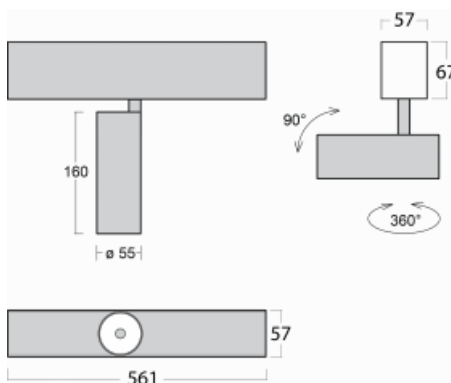

Luminaire

Lina60-S

04S-200W-10GDE/940, B

EPD[®]

You will appreciate the L-Click system on the Lina60-S luminaire with a direct light distribution, which effectively saves you both time and money. How? The module simply clicks into the profile, so a lot of work is saved during assembly. This solution also prevents the direct touch of the LED technology and lengthens its operating life. The Lina60-S lighting system can be assembled creating endless lines and a big variety of shapes. In addition to great power output, the luminaire also has a great price. It will find its use in commercial, social and public spaces.

Technical drawing

Type of installation	Recessed, Surface, Wall mounted, Suspended
Light distribution	Direct
Luminaire shape	Linear
Colour of the luminaires	Black
Material	Aluminium
Lifetime	L80/B20 50 000 hours
Warranty	60 months
Description of luminaires	Luminaire recessed/surface/wall mounted/suspended
Dimensions	561 mm × 57 mm × 67 mm
Light source	LED MODUL
Type of optical system	Reflector
Luminous flux	1250 lm ± 10 %
Colour Temperature	4000 K cool white
Luminous efficacy	92 lm/W
MacAdam Light source	3
Colour rendering index	90
Beam angle	68°
UGR max. X=4H Y=8H, $\rho=70,50,20$	23.3