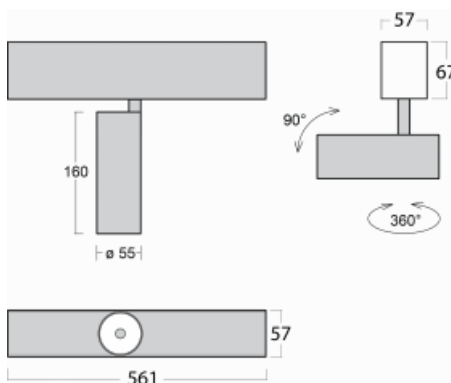

Luminaire

Lina60-S

04S-200W-10GDE/930, S

EPD®

You will appreciate the L-Click system on the Lina60-S luminaire with a direct light distribution, which effectively saves you both time and money. How? The module simply clicks into the profile, so a lot of work is saved during assembly. This solution also prevents the direct touch of the LED technology and lengthens its operating life. The Lina60-S lighting system can be assembled creating endless lines and a big variety of shapes. In addition to great power output, the luminaire also has a great price. It will find its use in commercial, social and public spaces.

Technical drawing

Type of installation	Recessed, Surface, Wall mounted, Suspended
Light distribution	Direct
Luminaire shape	Linear
Colour of the luminaires	Silver
Material	Aluminium
Lifetime	L80/B20 50 000 hours
Warranty	60 months
Description of luminaires	Luminaire recessed/surface/wall mounted/suspended
Dimensions	561 mm × 57 mm × 67 mm
Light source	LED MODUL
Type of optical system	Reflector
Luminous flux	1200 lm ± 10 %
Colour Temperature	3000 K warm white
Luminous efficacy	88 lm/W
MacAdam Light source	3
Colour rendering index	90
Beam angle	68°
UGR max. X=4H Y=8H, ρ=70,50,20	23.2

Curve

Luminaire power input 13.6 W \pm 10 %

Connection of the luminaire Electronic ballast non-dimmable

Electrical voltage 220-240V

Frequency 50/60Hz

⊕ CE IP 20

Downloads

Installation instructions