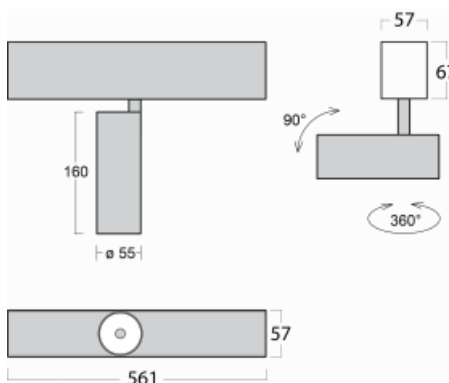

Luminaire

Lina60-S

04S-200W-10GDE/930, B

EPD®

You will appreciate the L-Click system on the Lina60-S luminaire with a direct light distribution, which effectively saves you both time and money. How? The module simply clicks into the profile, so a lot of work is saved during assembly. This solution also prevents the direct touch of the LED technology and lengthens its operating life. The Lina60-S lighting system can be assembled creating endless lines and a big variety of shapes. In addition to great power output, the luminaire also has a great price. It will find its use in commercial, social and public spaces.

Technical drawing

Type of installation	Recessed, Surface, Wall mounted, Suspended
Light distribution	Direct
Luminaire shape	Linear
Colour of the luminaires	Black
Material	Aluminium
Lifetime	L80/B20 50 000 hours
Warranty	60 months
Description of luminaires	Luminaire recessed/surface/wall mounted/suspended
Dimensions	561 mm × 57 mm × 67 mm
Light source	LED MODUL
Type of optical system	Reflector
Luminous flux	1200 lm ± 10 %
Colour Temperature	3000 K warm white
Luminous efficacy	88 lm/W
MacAdam Light source	3
Colour rendering index	90
Beam angle	68°
UGR max. X=4H Y=8H, $\rho=70,50,20$	23.2