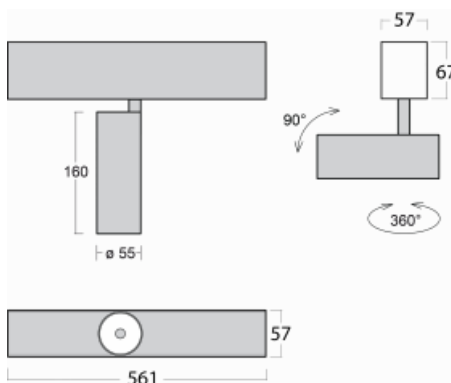

Luminaire

Lina60-S

04S-200W-10GDD/940, W

EPD®

You will appreciate the L-Click system on the Lina60-S luminaire with a direct light distribution, which effectively saves you both time and money. How? The module simply clicks into the profile, so a lot of work is saved during assembly. This solution also prevents the direct touch of the LED technology and lengthens its operating life. The Lina60-S lighting system can be assembled creating endless lines and a big variety of shapes. In addition to great power output, the luminaire also has a great price. It will find its use in commercial, social and public spaces.

Technical drawing

Type of installation	Recessed, Surface, Wall mounted, Suspended
Light distribution	Direct
Luminaire shape	Linear
Colour of the luminaires	White
Material	Aluminium
Lifetime	L80/B20 50 000 hours
Warranty	5 years
Description of luminaires	Luminaire recessed/surface/wall mounted/suspended
Dimensions	561 mm × 57 mm × 67 mm
Light source	LED MODUL
Type of optical system	Reflector
Luminous flux*	1250 lm
Colour Temperature	4000 K cool white
Luminous efficacy	92 lm/W
MacAdam Light source	3
Colour rendering index	90
Beam angle	68°
UGR max. X=4H Y=8H, $\rho=70,50,20$	23.3

Curve

Luminaire power input* 13.6 W

Connection of the luminaires DALI

Electrical voltage 220-240V

Frequency 50/60Hz

⊕ CE IP 20

*±10 %

Downloads