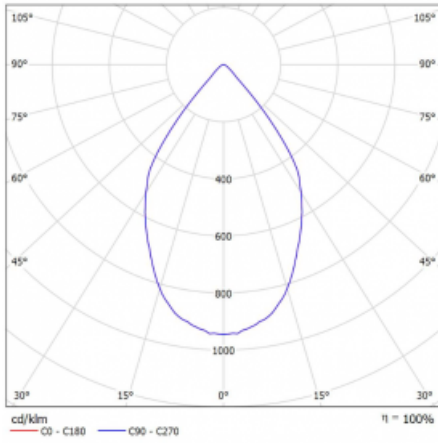

Luminaire

Lina60-S

04S-200W-10GDD/940, W

EPD®

You will appreciate the L-Click system on the Lina60-S luminaire with a direct light distribution, which effectively saves you both time and money. How? The module simply clicks into the profile, so a lot of work is saved during assembly. This solution also prevents the direct touch of the LED technology and lengthens its operating life. The Lina60-S lighting system can be assembled creating endless lines and a big variety of shapes. In addition to great power output, the luminaire also has a great price. It will find its use in commercial, social and public spaces.

Technical drawing

Type of installation	Recessed, Surface, Wall mounted, Suspended
Light distribution	Direct
Luminaire shape	Linear
Colour of the luminaires	White
Material	Aluminium
Lifetime	L80/B20 50 000 hours
Warranty	5 years
Description of luminaires	Luminaire recessed/surface/wall mounted/suspended
Dimensions	561 mm × 57 mm × 67 mm
Light source	LED MODUL
Type of optical system	Reflector
Luminous flux*	1250 lm
Colour Temperature	4000 K cool white
Luminous efficacy	92 lm/W
MacAdam Light source	3
Colour rendering index	90
Beam angle	68°
UGR max. X=4H Y=8H, $\rho=70,50,20$	23.3

Curve

Luminaire power input* 13.6 W

Connection of the luminaires DALI

Electrical voltage 220-240V

Frequency 50/60Hz

⊕ CE IP 20

*±10 %

Downloads