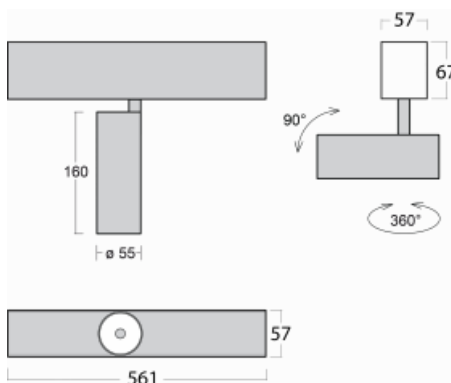

# Lina60-S

04S-200W-10GDD/940, S

EPD®

You will appreciate the L-Click system on the Lina60-S luminaire with a direct light distribution, which effectively saves you both time and money. How? The module simply clicks into the profile, so a lot of work is saved during assembly. This solution also prevents the direct touch of the LED technology and lengthens its operating life. The Lina60-S lighting system can be assembled creating endless lines and a big variety of shapes. In addition to great power output, the luminaire also has a great price. It will find its use in commercial, social and public spaces.

## Technical drawing

Type of installation	Recessed, Surface, Wall mounted, Suspended
Light distribution	Direct
Luminaire shape	Linear
Colour of the luminaires	Silver
Material	Aluminium
Lifetime	L80/B20 50 000 hours
Warranty	60 months
Description of luminaires	Luminaire recessed/surface/wall mounted/suspended
Dimensions	561 mm × 57 mm × 67 mm
Light source	LED MODUL
Type of optical system	Reflector
Luminous flux	1250 lm ± 10 %
Colour Temperature	4000 K cool white
Luminous efficacy	92 lm/W
MacAdam Light source	3
Colour rendering index	90
Beam angle	68°
UGR max. X=4H Y=8H, $\rho=70,50,20$	23.3