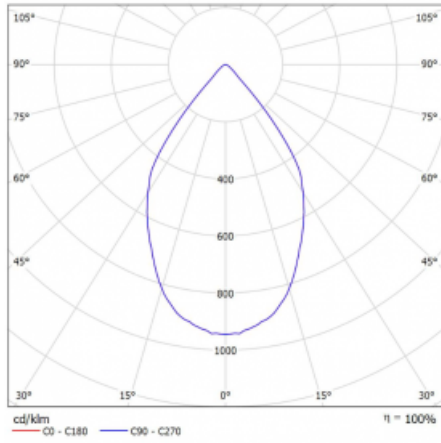

Curve

Luminaire power input 13.6 W $\pm$ 10 %

Connection of the luminaires DALI dimmable

Electrical voltage 220-240V

Frequency 50/60Hz

IP 20