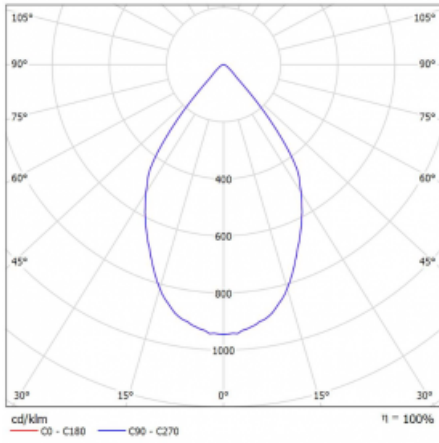

Curve

Luminaire power input 13.6 W ± 10 %

Connection of the luminaires DALI dimmable

Electrical voltage 220-240V

Frequency 50/60Hz

⊕ CE IP 20