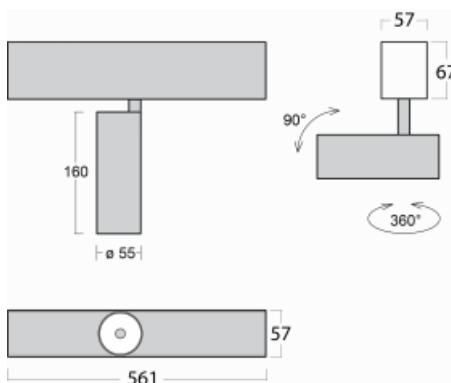

# Lina60-S

04S-200W-10GDD/940, B

EPD®

You will appreciate the L-Click system on the Lina60-S luminaire with a direct light distribution, which effectively saves you both time and money. How? The module simply clicks into the profile, so a lot of work is saved during assembly. This solution also prevents the direct touch of the LED technology and lengthens its operating life. The Lina60-S lighting system can be assembled creating endless lines and a big variety of shapes. In addition to great power output, the luminaire also has a great price. It will find its use in commercial, social and public spaces.

## Technical drawing

Type of installation	Recessed, Surface, Wall mounted, Suspended
Light distribution	Direct
Luminaire shape	Linear
Colour of the luminaires	Black
Material	Aluminium
Lifetime	L80/B20 50 000 hours
Warranty	60 months
Description of luminaires	Luminaire recessed/surface/wall mounted/suspended
Dimensions	561 mm × 57 mm × 67 mm
Light source	LED MODUL
Type of optical system	Reflector
Luminous flux	1250 lm ± 10 %
Colour Temperature	4000 K cool white
Luminous efficacy	92 lm/W
MacAdam Light source	3
Colour rendering index	90
Beam angle	68°
UGR max. X=4H Y=8H, ρ=70,50,20	23.3