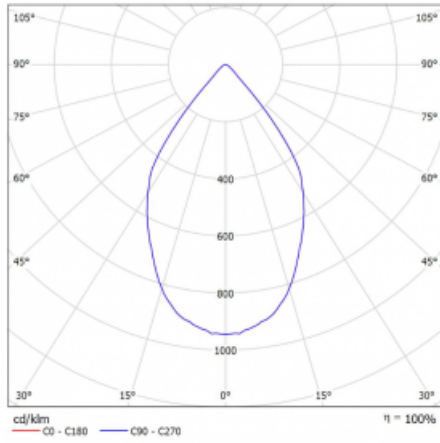

Curve

Luminaire power input 13.6 W ± 10 %

Connection of the luminaires DALI dimmable

Electrical voltage 220-240V

Frequency 50/60Hz

⊕ CE IP 20