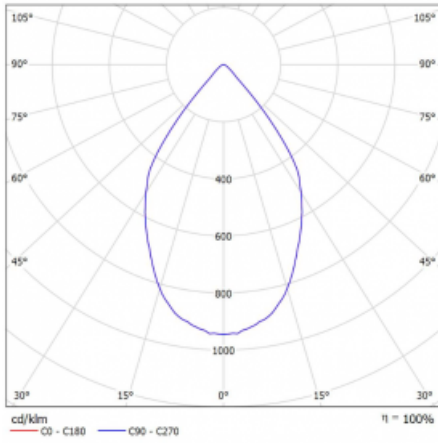

## Technical drawing

Type of installation	Recessed, Surface, Wall mounted, Suspended
Light distribution	Direct
Luminaire shape	Linear
Colour of the luminaires	Silver
Material	Aluminium
Lifetime	L80/B20 50 000 hours
Warranty	60 months
Description of luminaires	Luminaire recessed/surface/wall mounted/suspended
Dimensions	561 mm × 57 mm × 67 mm
Light source	LED MODUL
Type of optical system	Reflector
Luminous flux	1200 lm ± 10 %
Colour Temperature	3000 K warm white
Luminous efficacy	88 lm/W
MacAdam Light source	3
Colour rendering index	90
Beam angle	68°
UGR max. X=4H Y=8H, $\rho=70,50,20$	23.2

## Curve

Luminaire power input 13.6 W  $\pm$  10 %

Connection of the luminaires DALI dimmable

Electrical voltage 220-240V

Frequency 50/60Hz

⊕ CE IP 20