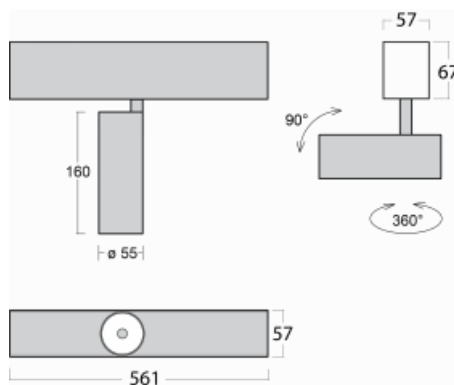

# Lina60-S

04S-200W-10GDD/930, B

EPD®

You will appreciate the L-Click system on the Lina60-S luminaire with a direct light distribution, which effectively saves you both time and money. How? The module simply clicks into the profile, so a lot of work is saved during assembly. This solution also prevents the direct touch of the LED technology and lengthens its operating life. The Lina60-S lighting system can be assembled creating endless lines and a big variety of shapes. In addition to great power output, the luminaire also has a great price. It will find its use in commercial, social and public spaces.

## Technical drawing

Type of installation	Recessed, Surface, Wall mounted, Suspended
Light distribution	Direct
Luminaire shape	Linear
Colour of the luminaires	Black
Material	Aluminium
Lifetime	L80/B20 50 000 hours
Warranty	60 months
Description of luminaires	Luminaire recessed/surface/wall mounted/suspended
Dimensions	561 mm × 57 mm × 67 mm
Light source	LED MODUL
Type of optical system	Reflector
Luminous flux	1200 lm ± 10 %
Colour Temperature	3000 K warm white
Luminous efficacy	88 lm/W
MacAdam Light source	3
Colour rendering index	90
Beam angle	68°
UGR max. X=4H Y=8H, ρ=70,50,20	23.2