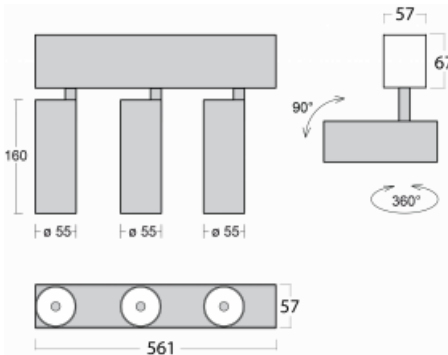

Luminaire

Lina60-S

04S-200U-30GGE/940, S

EPD®

You will appreciate the L-Click system on the Lina60-S luminaire with a direct light distribution, which effectively saves you both time and money. How? The module simply clicks into the profile, so a lot of work is saved during assembly. This solution also prevents the direct touch of the LED technology and lengthens its operating life. The Lina60-S lighting system can be assembled creating endless lines and a big variety of shapes. In addition to great power output, the luminaire also has a great price. It will find its use in commercial, social and public spaces.

Technical drawing

Type of installation	Recessed, Surface, Wall mounted, Suspended
Light distribution	Direct
Luminaire shape	Linear
Colour of the luminaires	Silver
Material	Aluminium
Lifetime	L80/B20 50 000 hours
Warranty	5 years
Description of luminaires	Luminaire recessed/surface/wall mounted/suspended
Dimensions	561 mm × 57 mm × 67 mm
Light source	LED MODUL