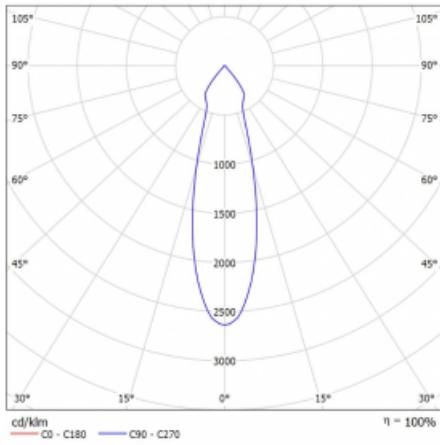

Curve

Luminaire power input 60 W $\pm$ 10 %

Connection of the luminaires Electronic ballast non-dimmable

Electrical voltage 220-240V

Frequency 50/60Hz

⊕ CE IP 20