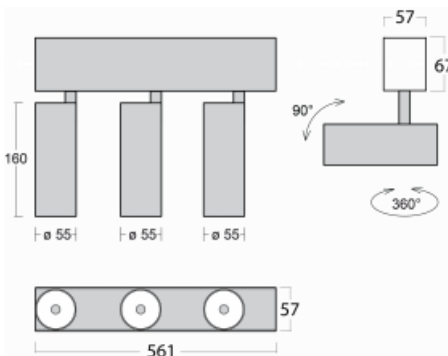

Luminaire

Lina60-S

04S-200U-30GGE/940, S

EPD®

You will appreciate the L-Click system on the Lina60-S luminaire with a direct light distribution, which effectively saves you both time and money. How? The module simply clicks into the profile, so a lot of work is saved during assembly. This solution also prevents the direct touch of the LED technology and lengthens its operating life. The Lina60-S lighting system can be assembled creating endless lines and a big variety of shapes. In addition to great power output, the luminaire also has a great price. It will find its use in commercial, social and public spaces.

Technical drawing

Type of installation	Recessed, Surface, Wall mounted, Suspended
Light distribution	Direct
Luminaire shape	Linear
Colour of the luminaires	Silver
Material	Aluminium
Lifetime	L80/B20 50 000 hours
Warranty	60 months
Description of luminaires	Luminaire recessed/surface/wall mounted/suspended
Dimensions	561 mm × 57 mm × 67 mm
Light source	LED MODUL