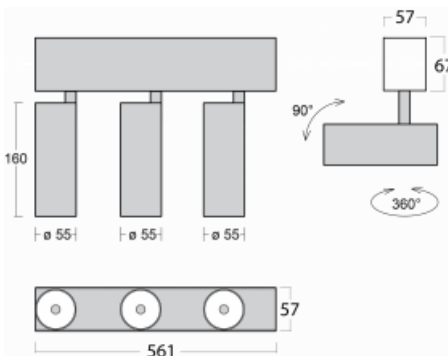

# Lina60-S

04S-200U-30GGE/940, B

EPD®

You will appreciate the L-Click system on the Lina60-S luminaire with a direct light distribution, which effectively saves you both time and money. How? The module simply clicks into the profile, so a lot of work is saved during assembly. This solution also prevents the direct touch of the LED technology and lengthens its operating life. The Lina60-S lighting system can be assembled creating endless lines and a big variety of shapes. In addition to great power output, the luminaire also has a great price. It will find its use in commercial, social and public spaces.

## Technical drawing

Type of installation	Recessed, Surface, Wall mounted, Suspended
Light distribution	Direct
Luminaire shape	Linear
Colour of the luminaires	Black
Material	Aluminium
Lifetime	L80/B20 50 000 hours
Warranty	5 years
Description of luminaires	Luminaire recessed/surface/wall mounted/suspended
Dimensions	561 mm × 57 mm × 67 mm
Light source	LED MODUL
Type of optical system	Reflector
Luminous flux*	1750 lm
Colour Temperature	4000 K cool white
Luminous efficacy	88 lm/W
MacAdam Light source	3
Colour rendering index	90
Beam angle	27°
UGR max. X=4H Y=8H, $\rho=70,50,20$	22